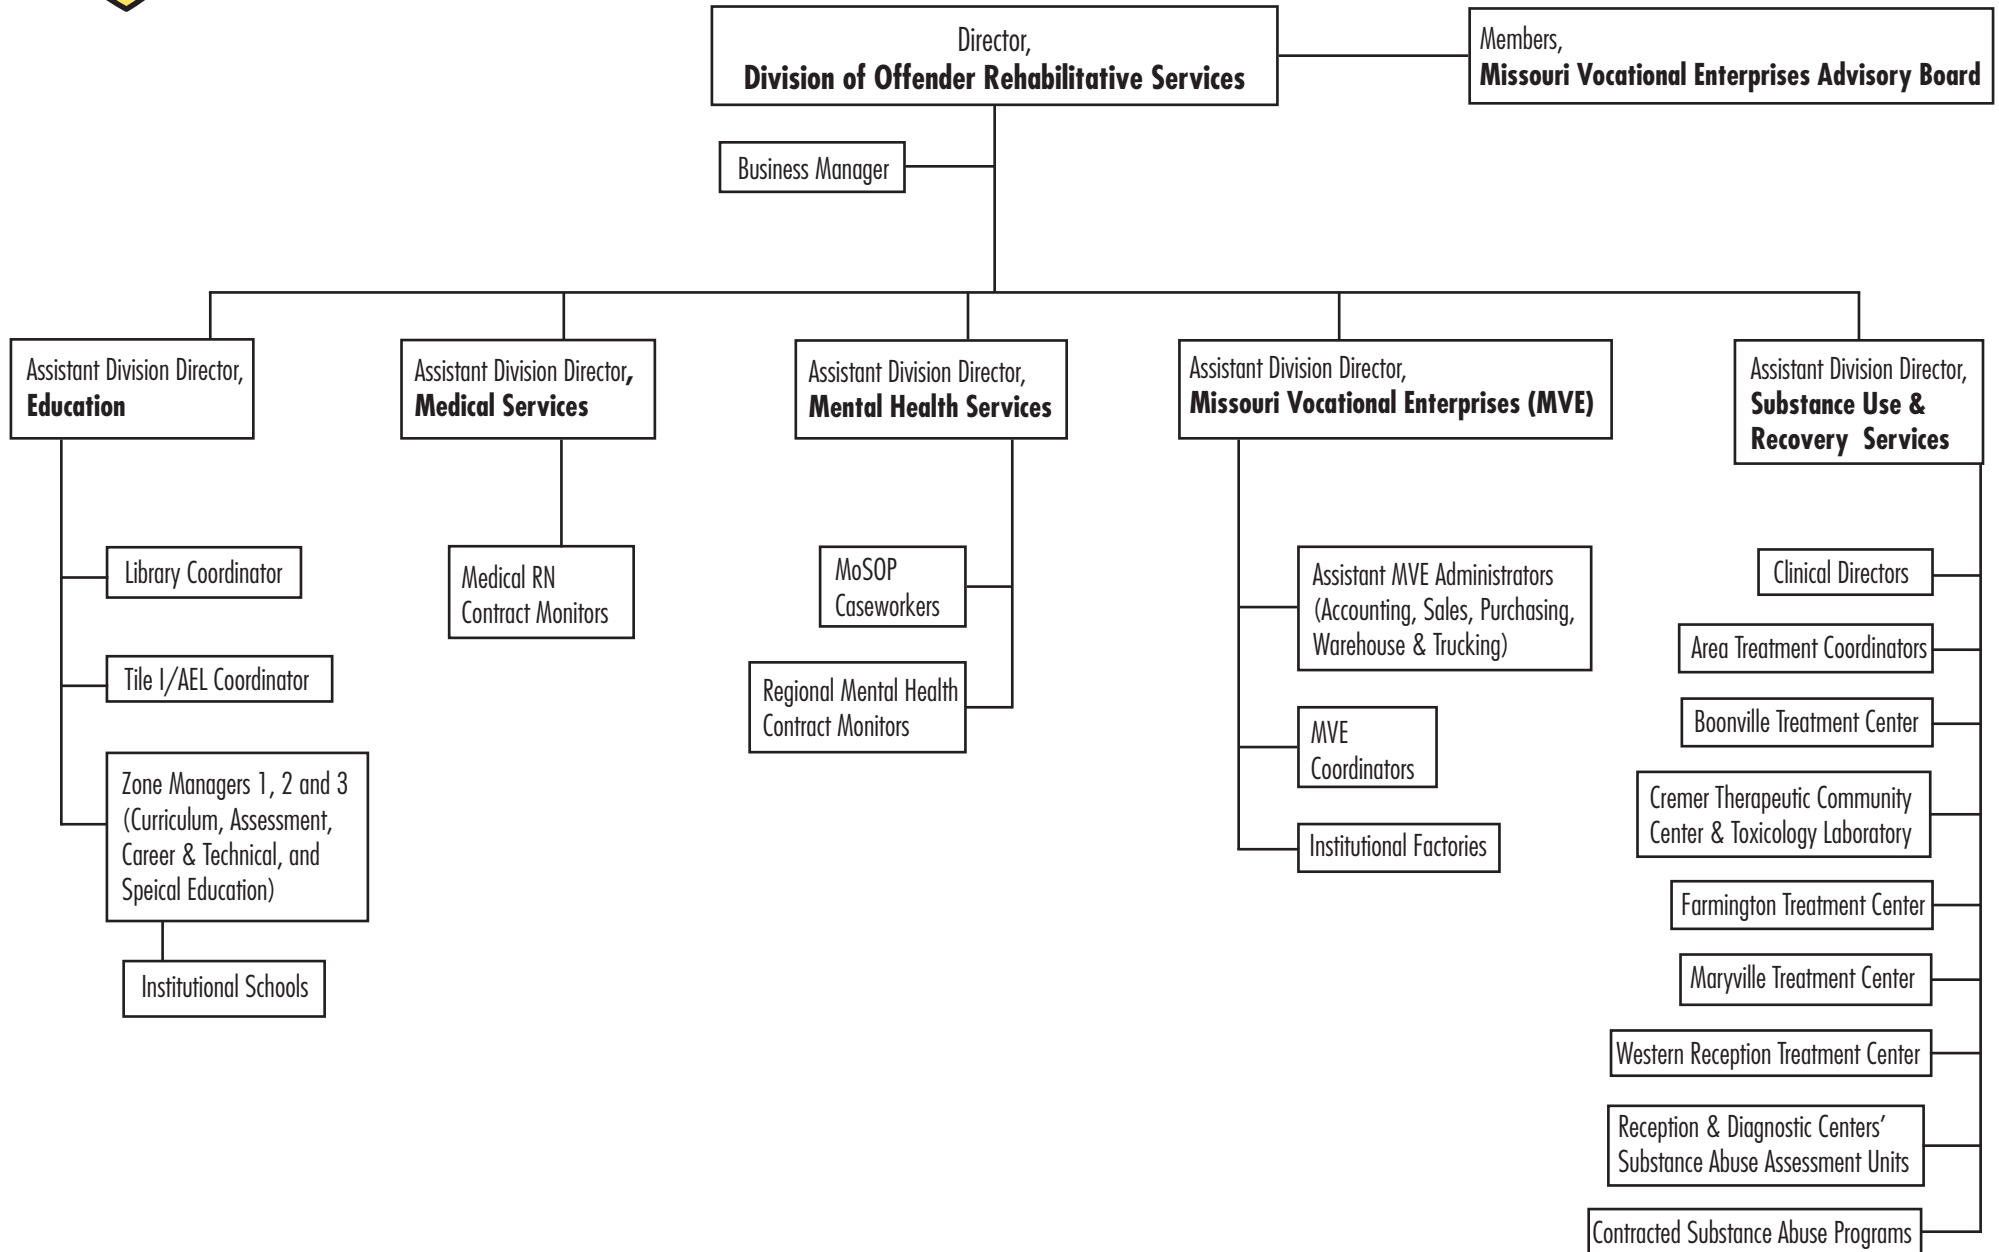

Missouri Department of Corrections

Organizational chart

Missouri Department of Corrections

Office of the Director

Missouri Department of Corrections

Division of Human Services

Missouri Department of Corrections

Division of Adult Institutions

Missouri Department of Corrections

Division of Offender Rehabilitative Services

Missouri Department of Corrections

Division of Probation & Parole