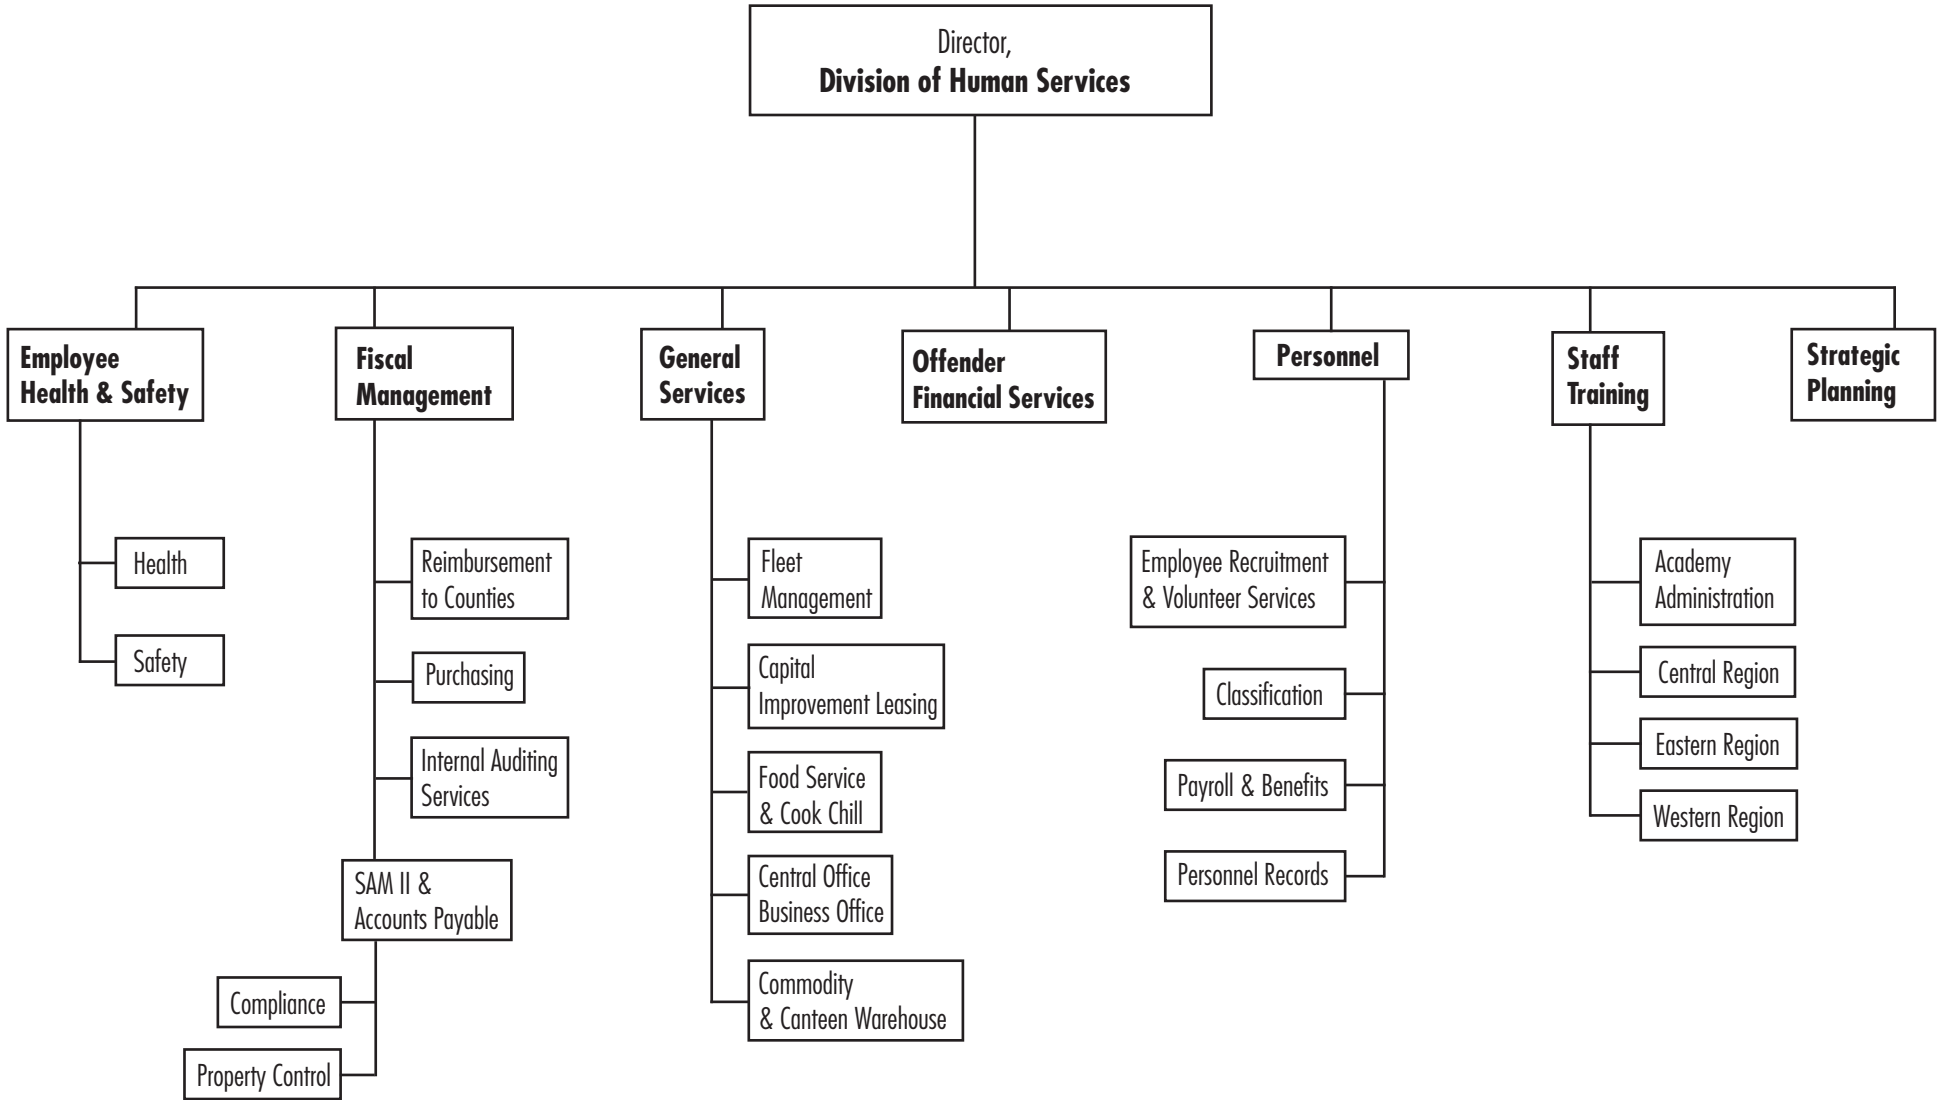

Missouri Department of Corrections

Organizational chart

Missouri Department of Corrections

Office of the Director

Missouri Department of Corrections

Division of Human Services

Missouri Department of Corrections

Division of Adult Institutions

Missouri Department of Corrections

Division of Offender Rehabilitative Services

Missouri Department of Corrections

Division of Probation & Parole