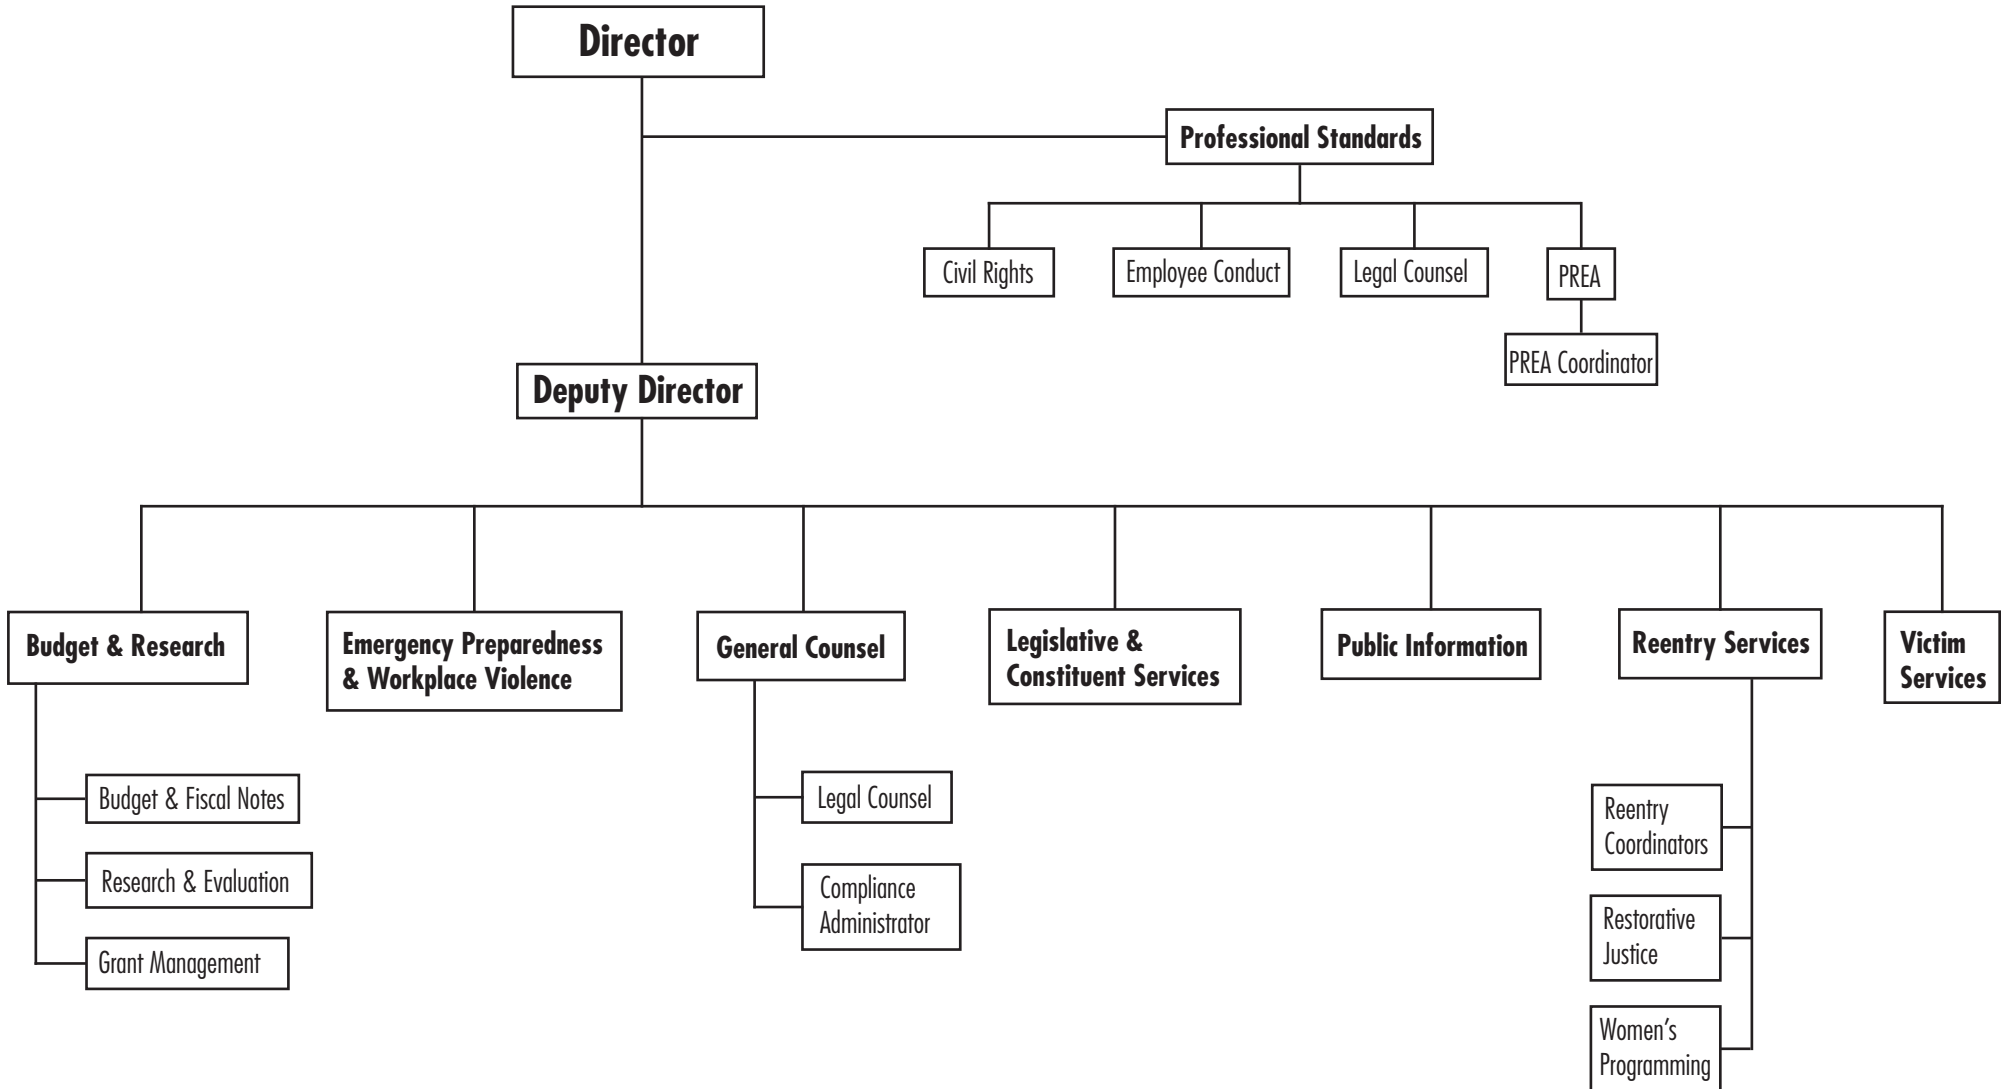

Missouri Department of Corrections

Organizational chart

Missouri Department of Corrections

Office of the Director

Missouri Department of Corrections

Division of Human Services

Missouri Department of Corrections

Division of Adult Institutions

Missouri Department of Corrections

Division of Offender Rehabilitative Services

Missouri Department of Corrections

Division of Probation & Parole