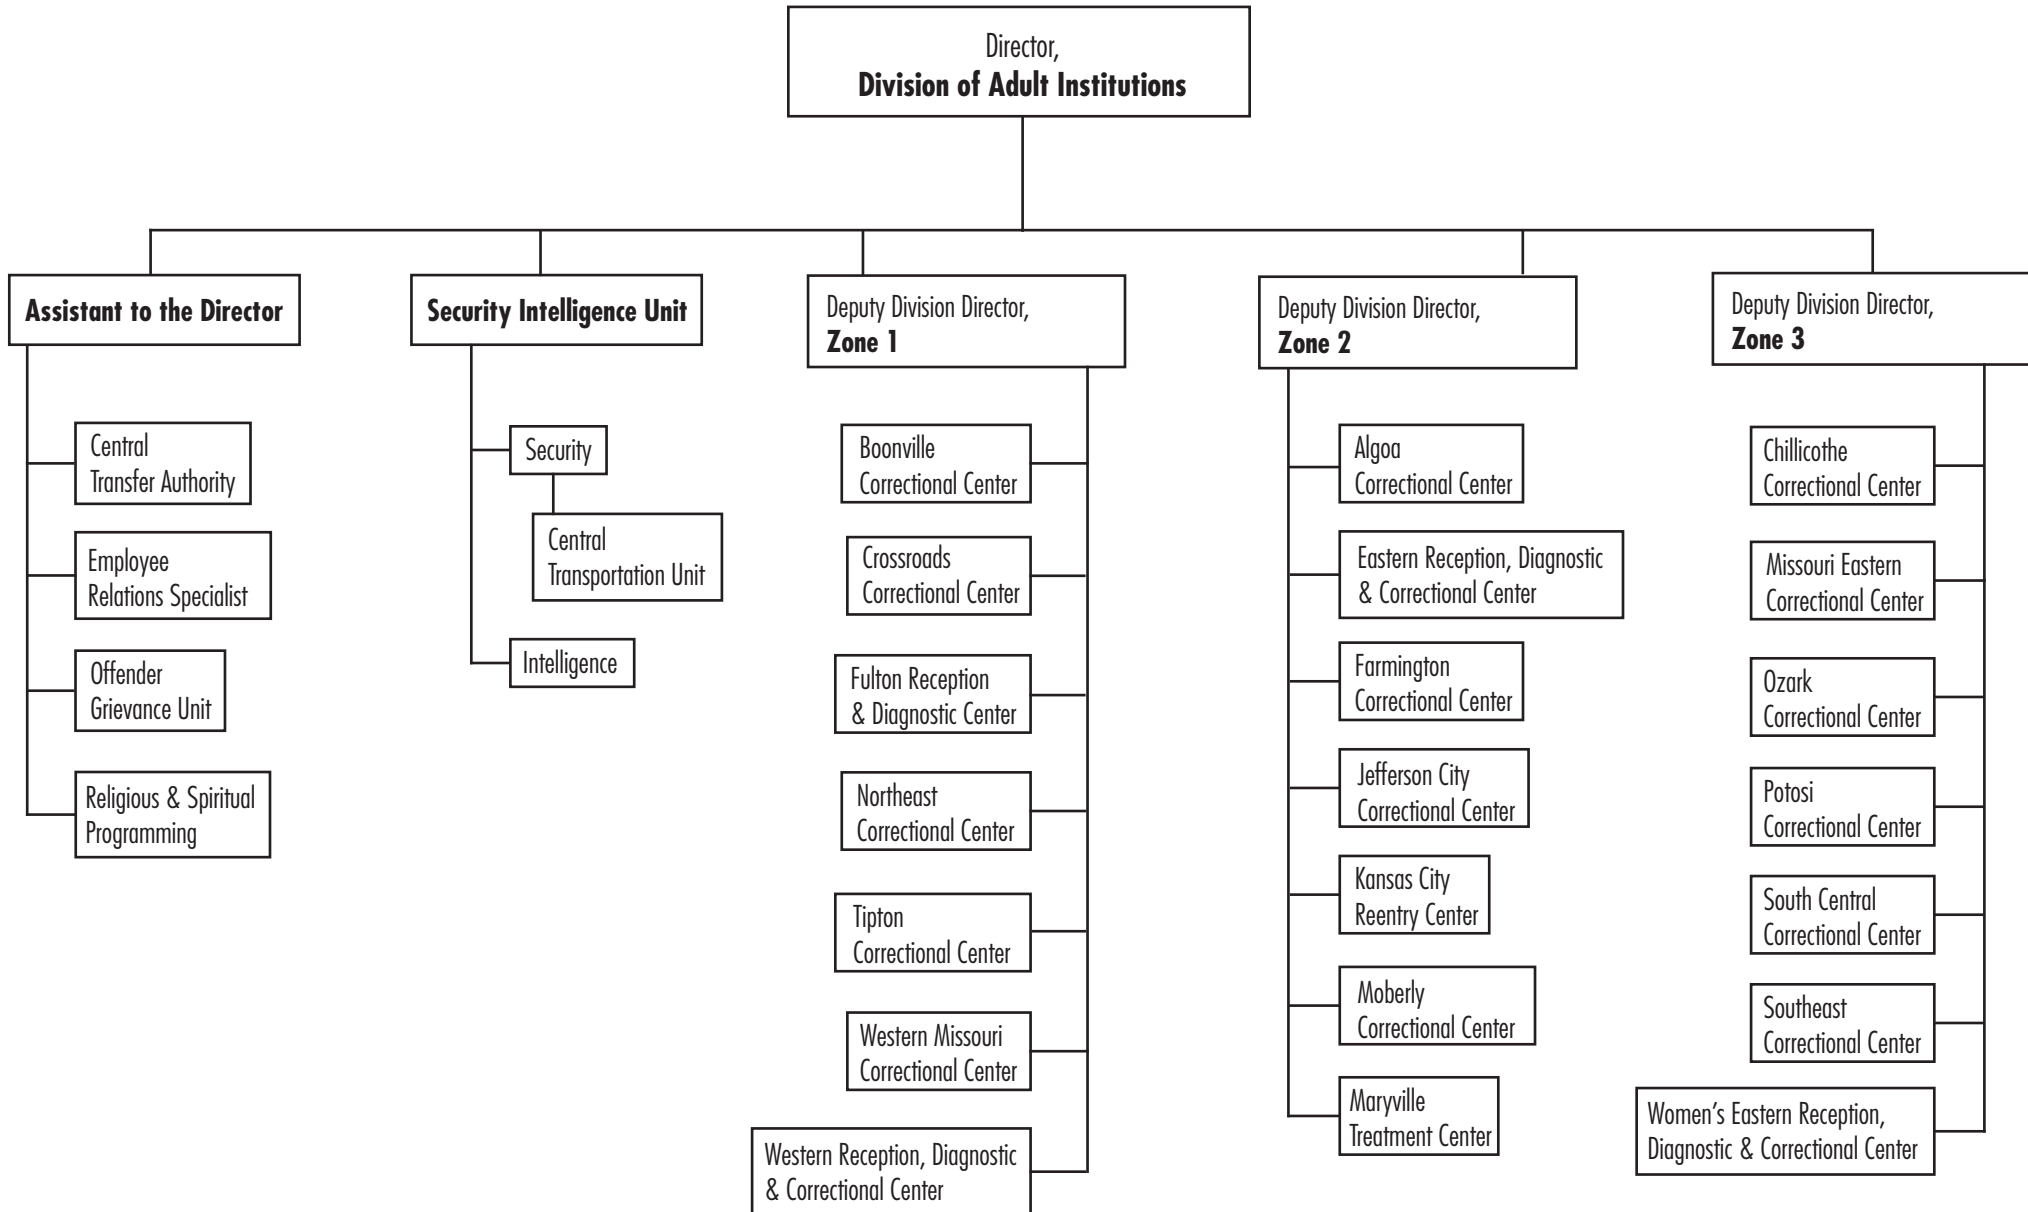

Missouri Department of Corrections

Organizational chart

Missouri Department of Corrections

Office of the Director

Missouri Department of Corrections

Division of Human Services

Missouri Department of Corrections

Division of Adult Institutions

Missouri Department of Corrections

Division of Offender Rehabilitative Services

Missouri Department of Corrections

Division of Probation & Parole