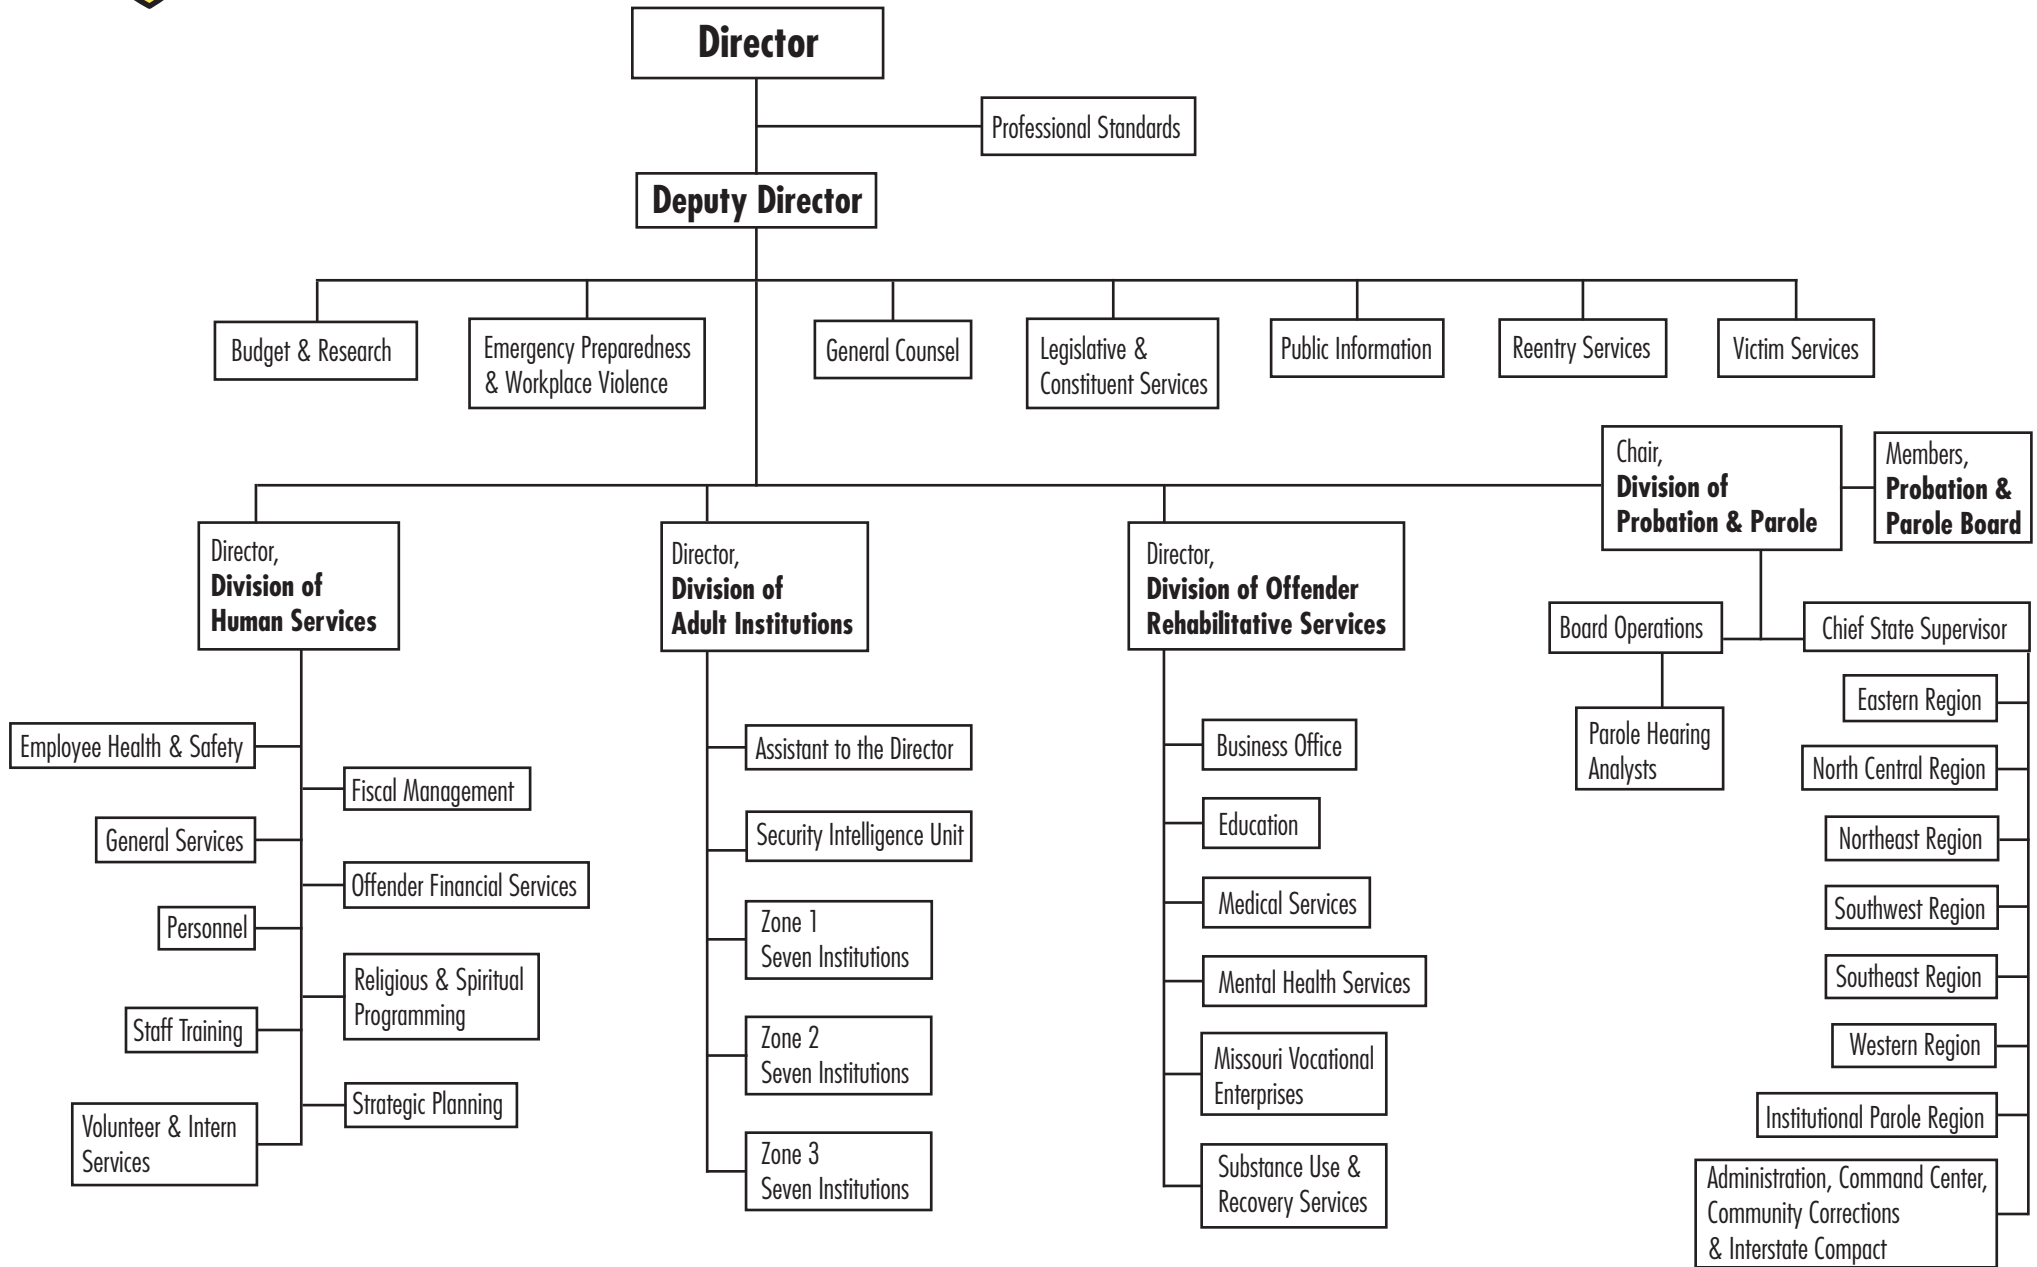

Missouri Department of Corrections

Organizational chart

Missouri Department of Corrections

Office of the Director

Missouri Department of Corrections

Division of Human Services

Missouri Department of Corrections

Division of Adult Institutions

Missouri Department of Corrections

Division of Offender Rehabilitative Services

Missouri Department of Corrections

Division of Probation & Parole