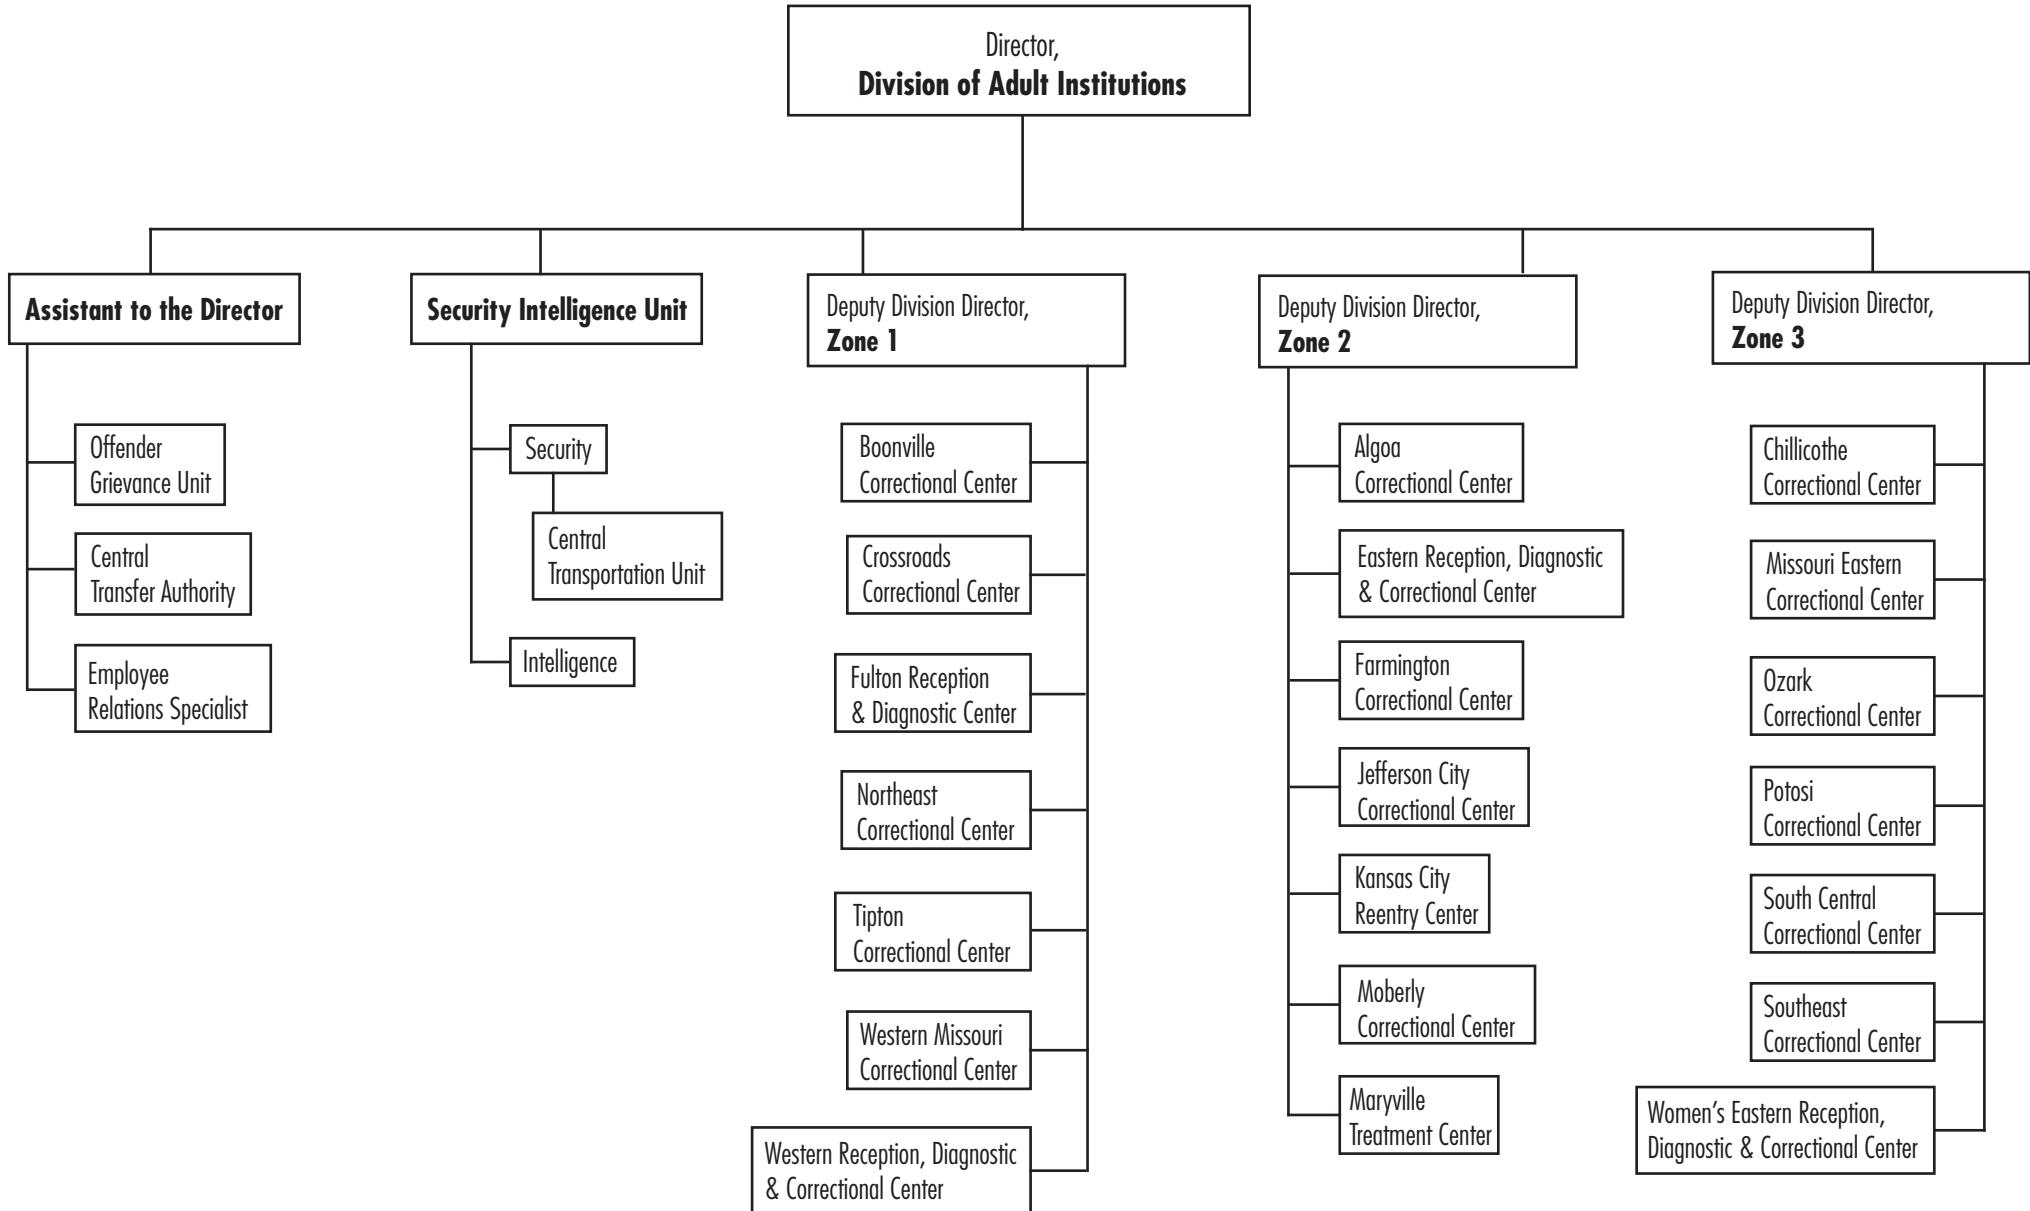

Missouri Department of Corrections

Organizational chart

Missouri Department of Corrections

Office of the Director

Missouri Department of Corrections

Division of Human Services

Missouri Department of Corrections

Division of Adult Institutions

Missouri Department of Corrections

Division of Offender Rehabilitative Services

Missouri Department of Corrections

Division of Probation & Parole