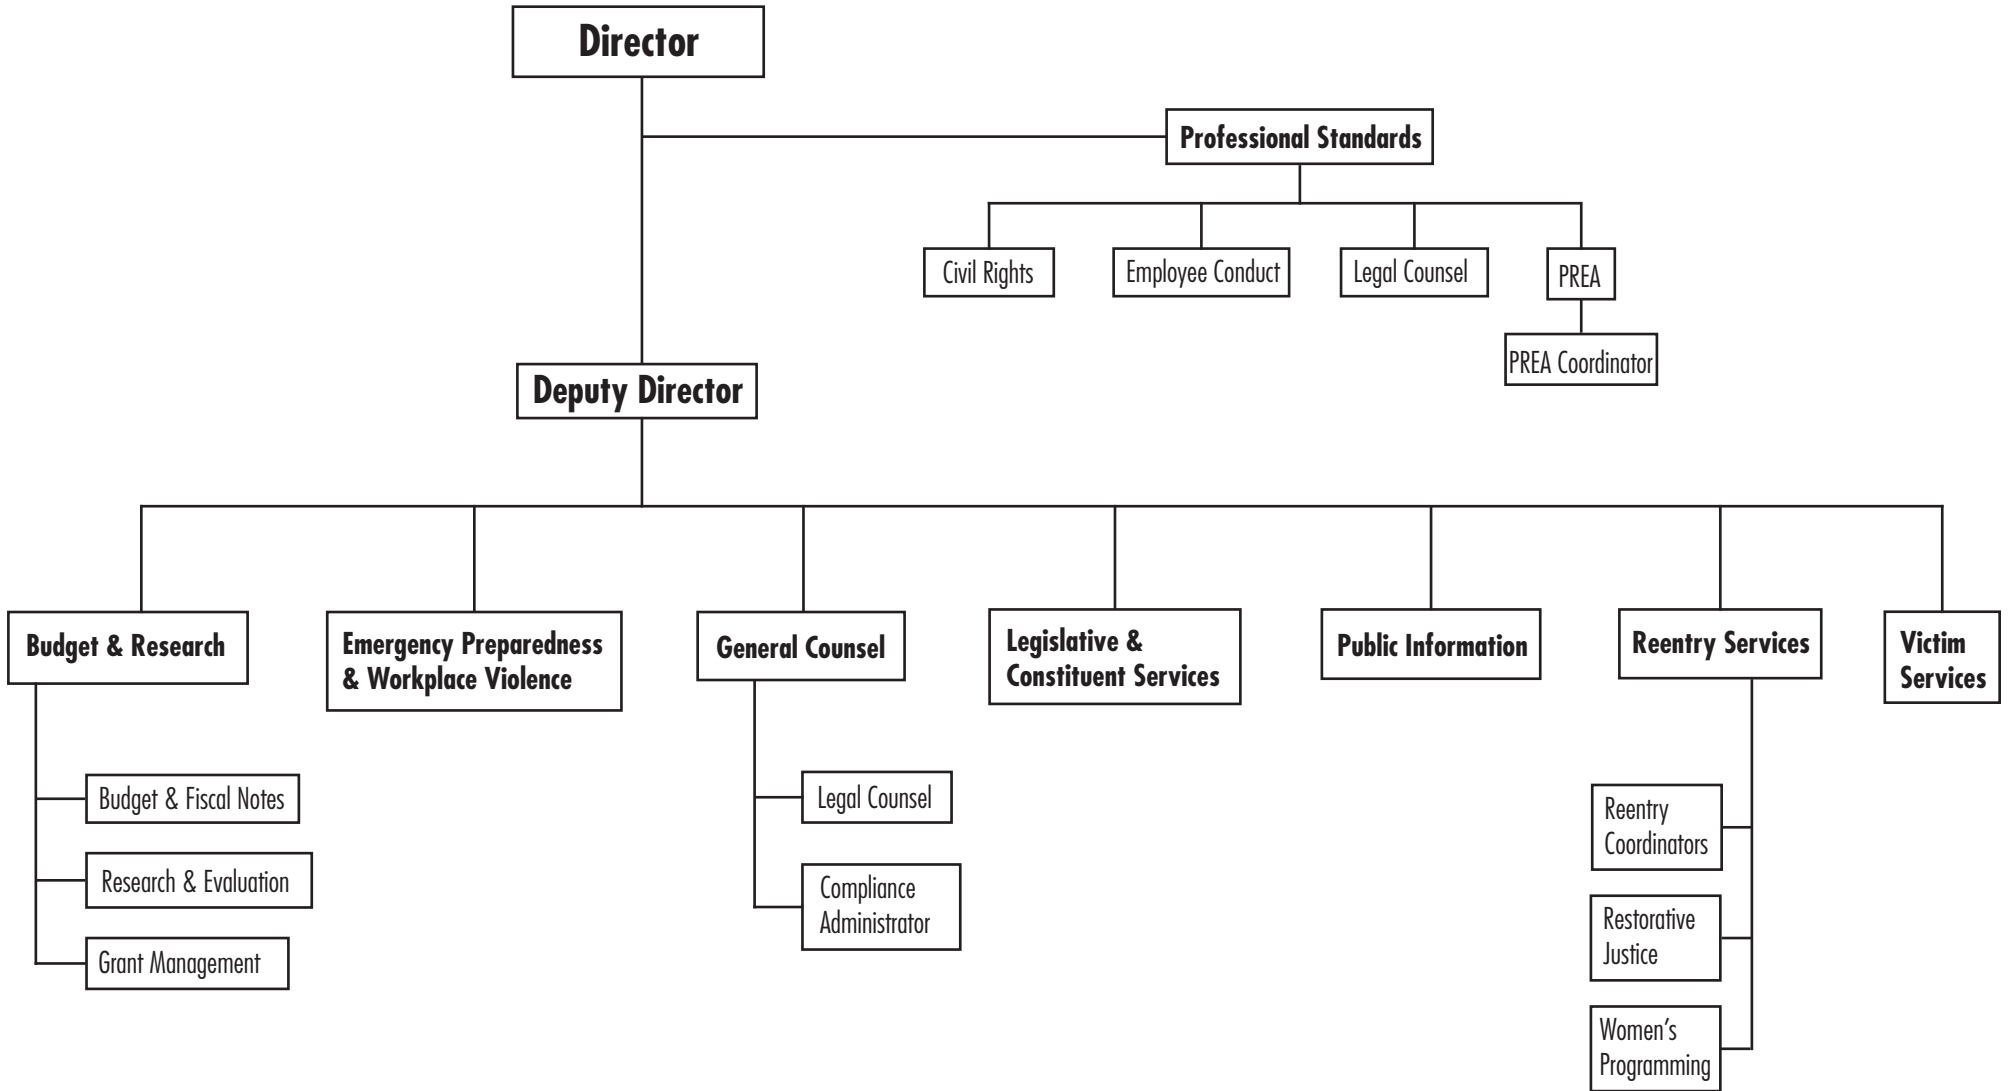

Missouri Department of Corrections

Organizational chart

Missouri Department of Corrections

Office of the Director

Missouri Department of Corrections

Division of Human Services

Missouri Department of Corrections

Division of Adult Institutions

Missouri Department of Corrections

Division of Offender Rehabilitative Services

Missouri Department of Corrections

Division of Probation & Parole