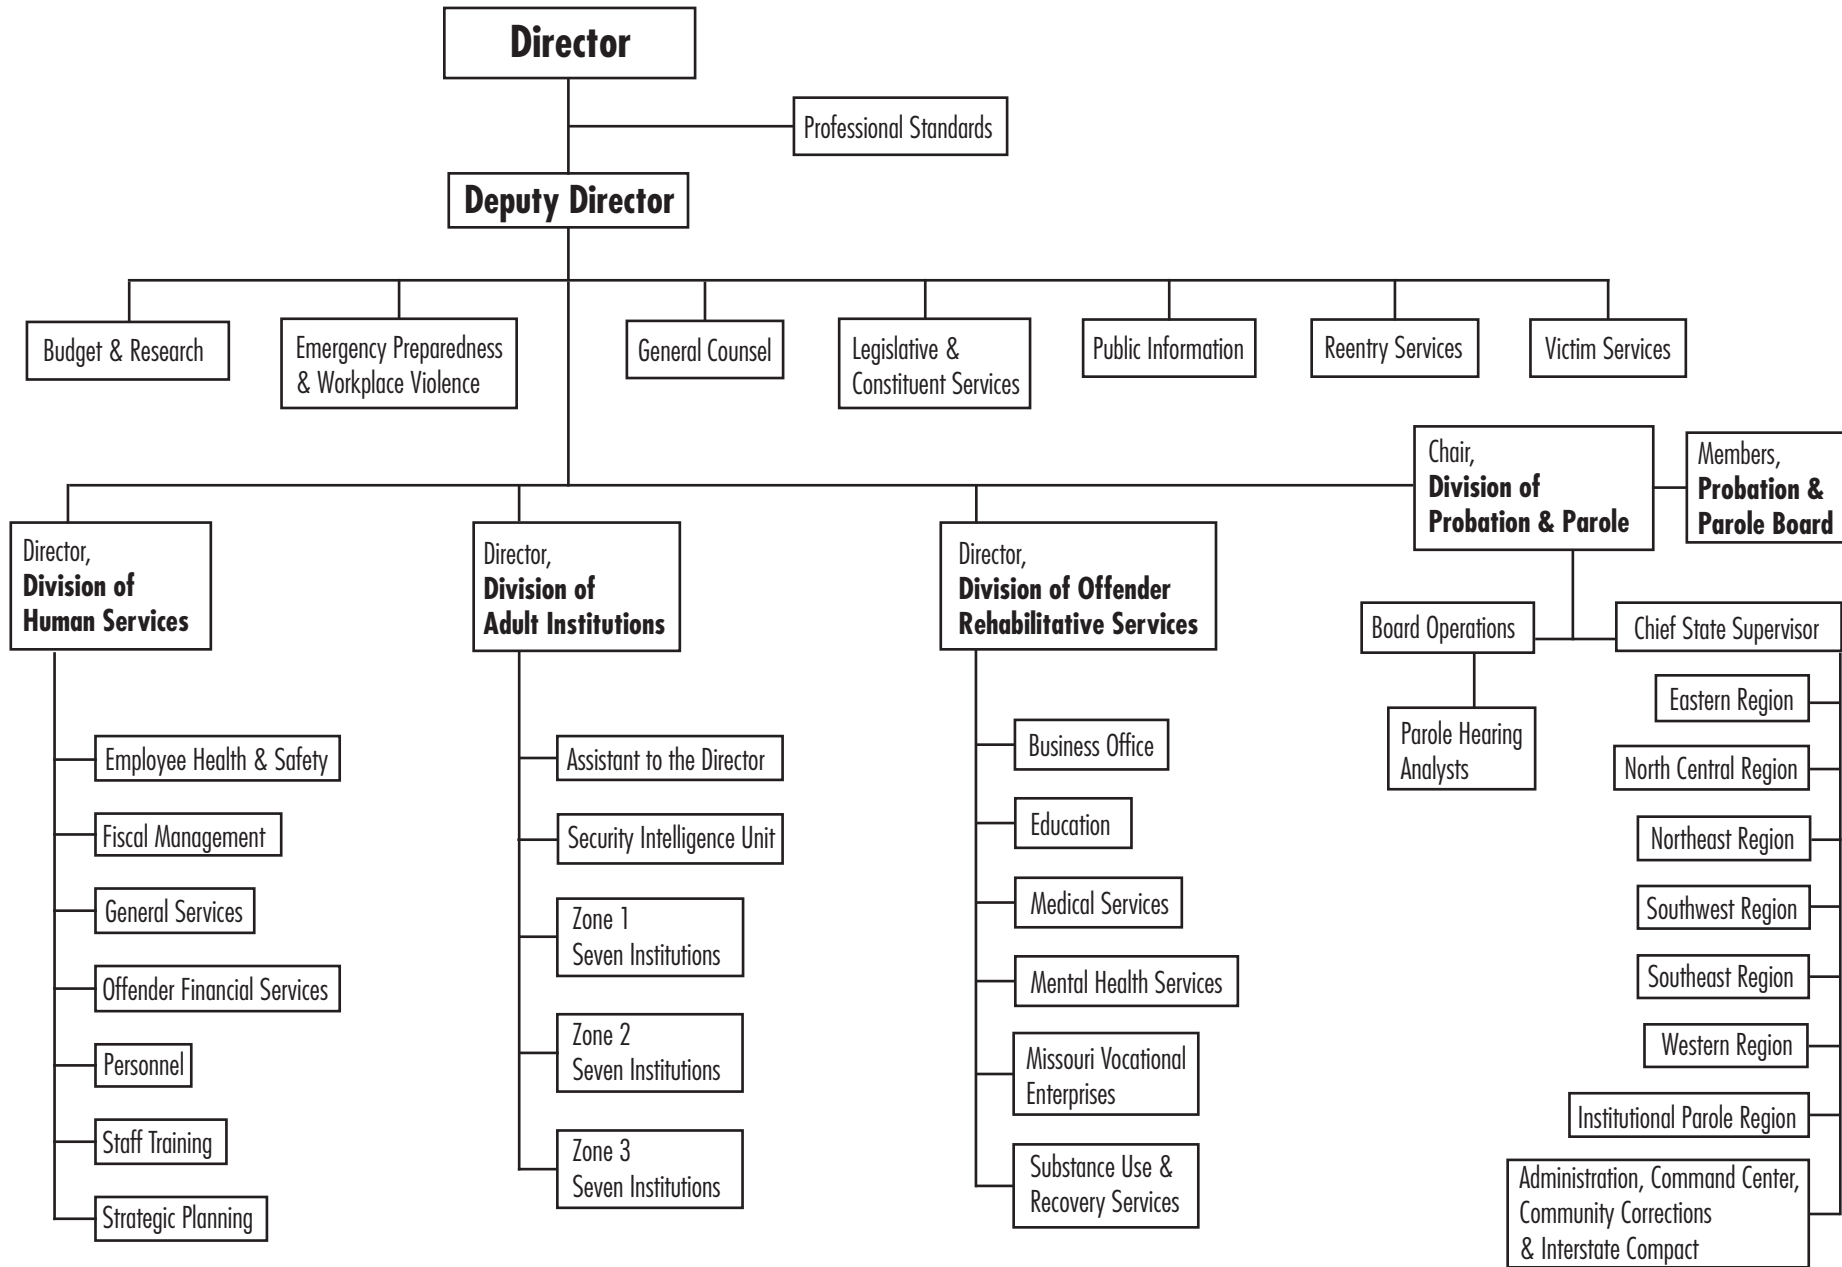

Missouri Department of Corrections

Organizational chart

Missouri Department of Corrections

Office of the Director

Missouri Department of Corrections

Division of Human Services

Missouri Department of Corrections

Division of Adult Institutions

Missouri Department of Corrections

Division of Offender Rehabilitative Services

Missouri Department of Corrections

Division of Probation & Parole