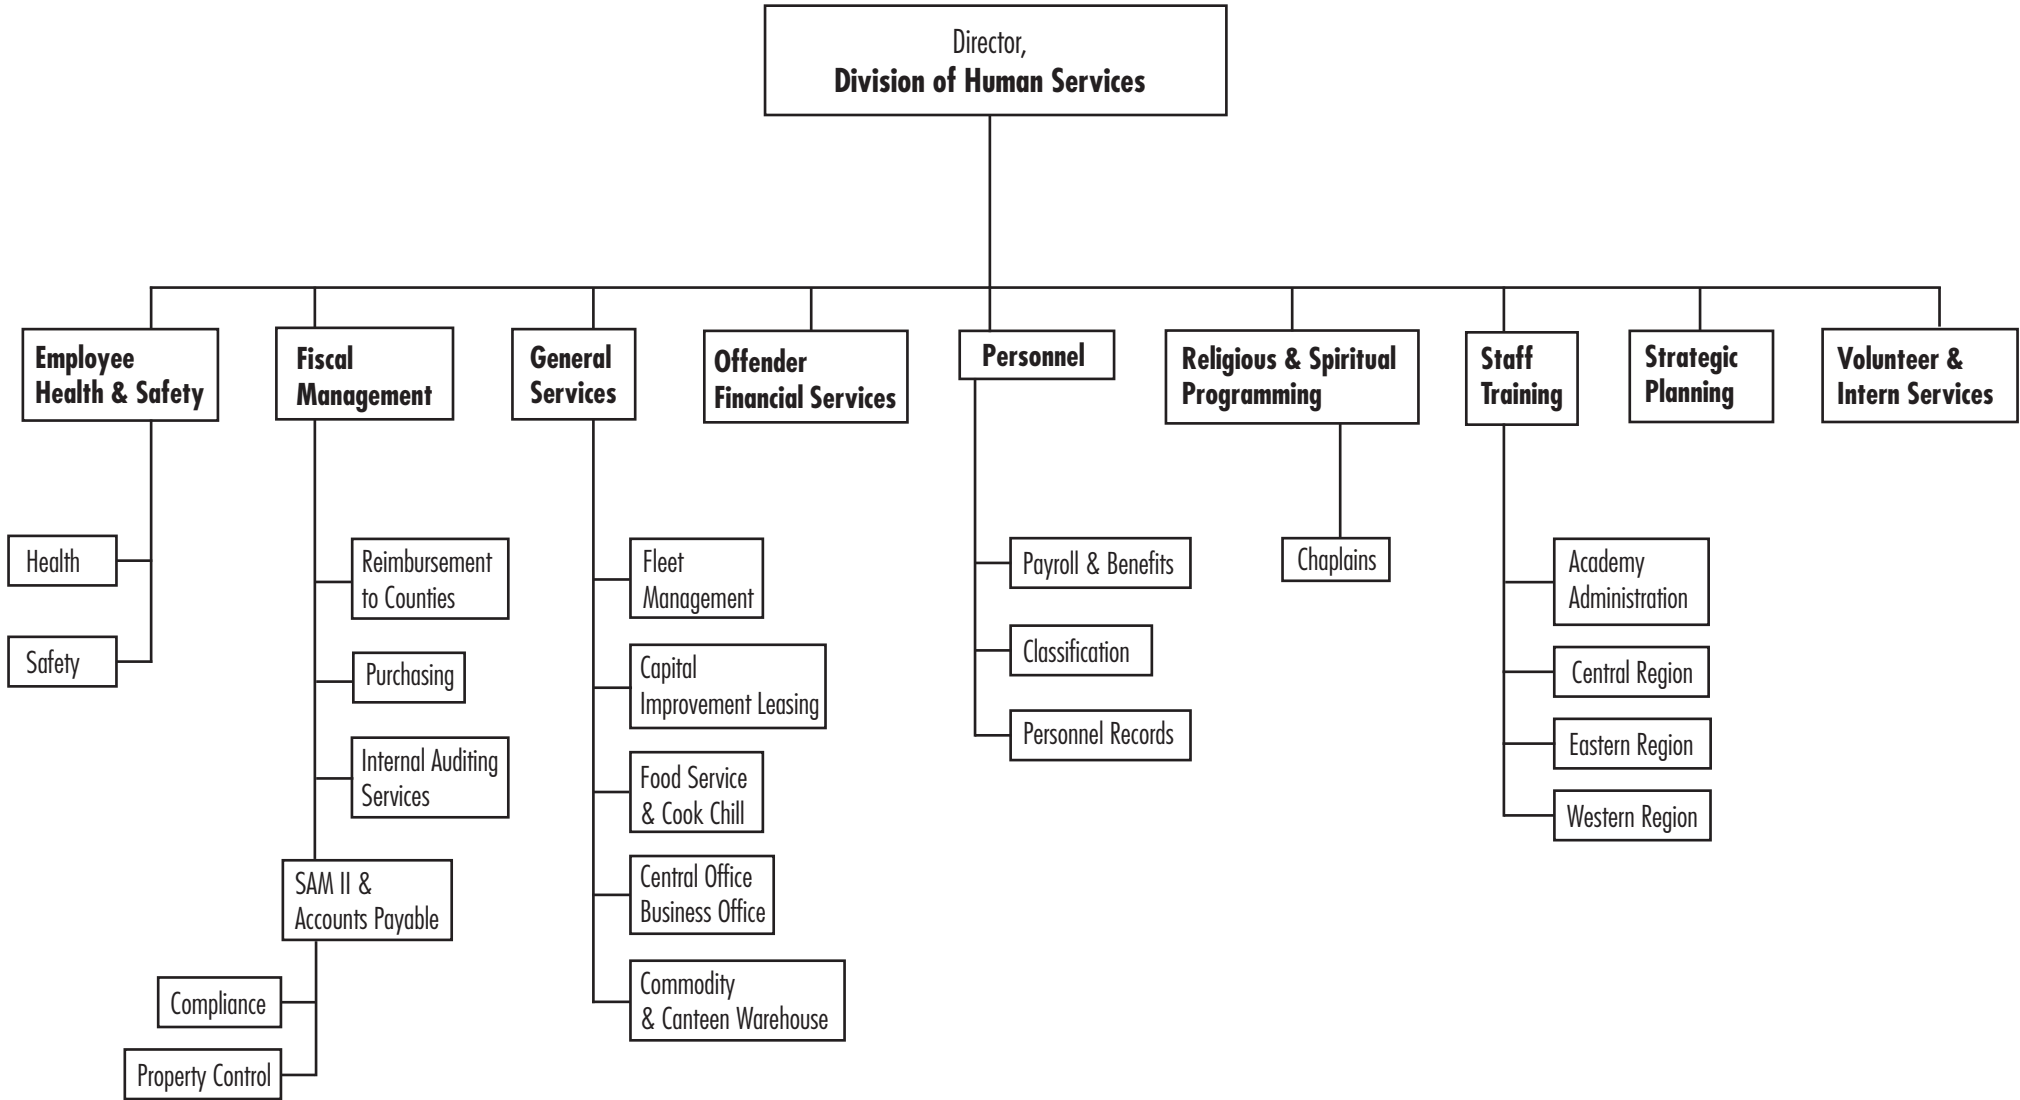

Missouri Department of Corrections

Organizational chart

Missouri Department of Corrections

Office of the Director

Missouri Department of Corrections

Division of Human Services

Missouri Department of Corrections

Division of Adult Institutions

Missouri Department of Corrections

Division of Offender Rehabilitative Services

Missouri Department of Corrections

Division of Probation & Parole