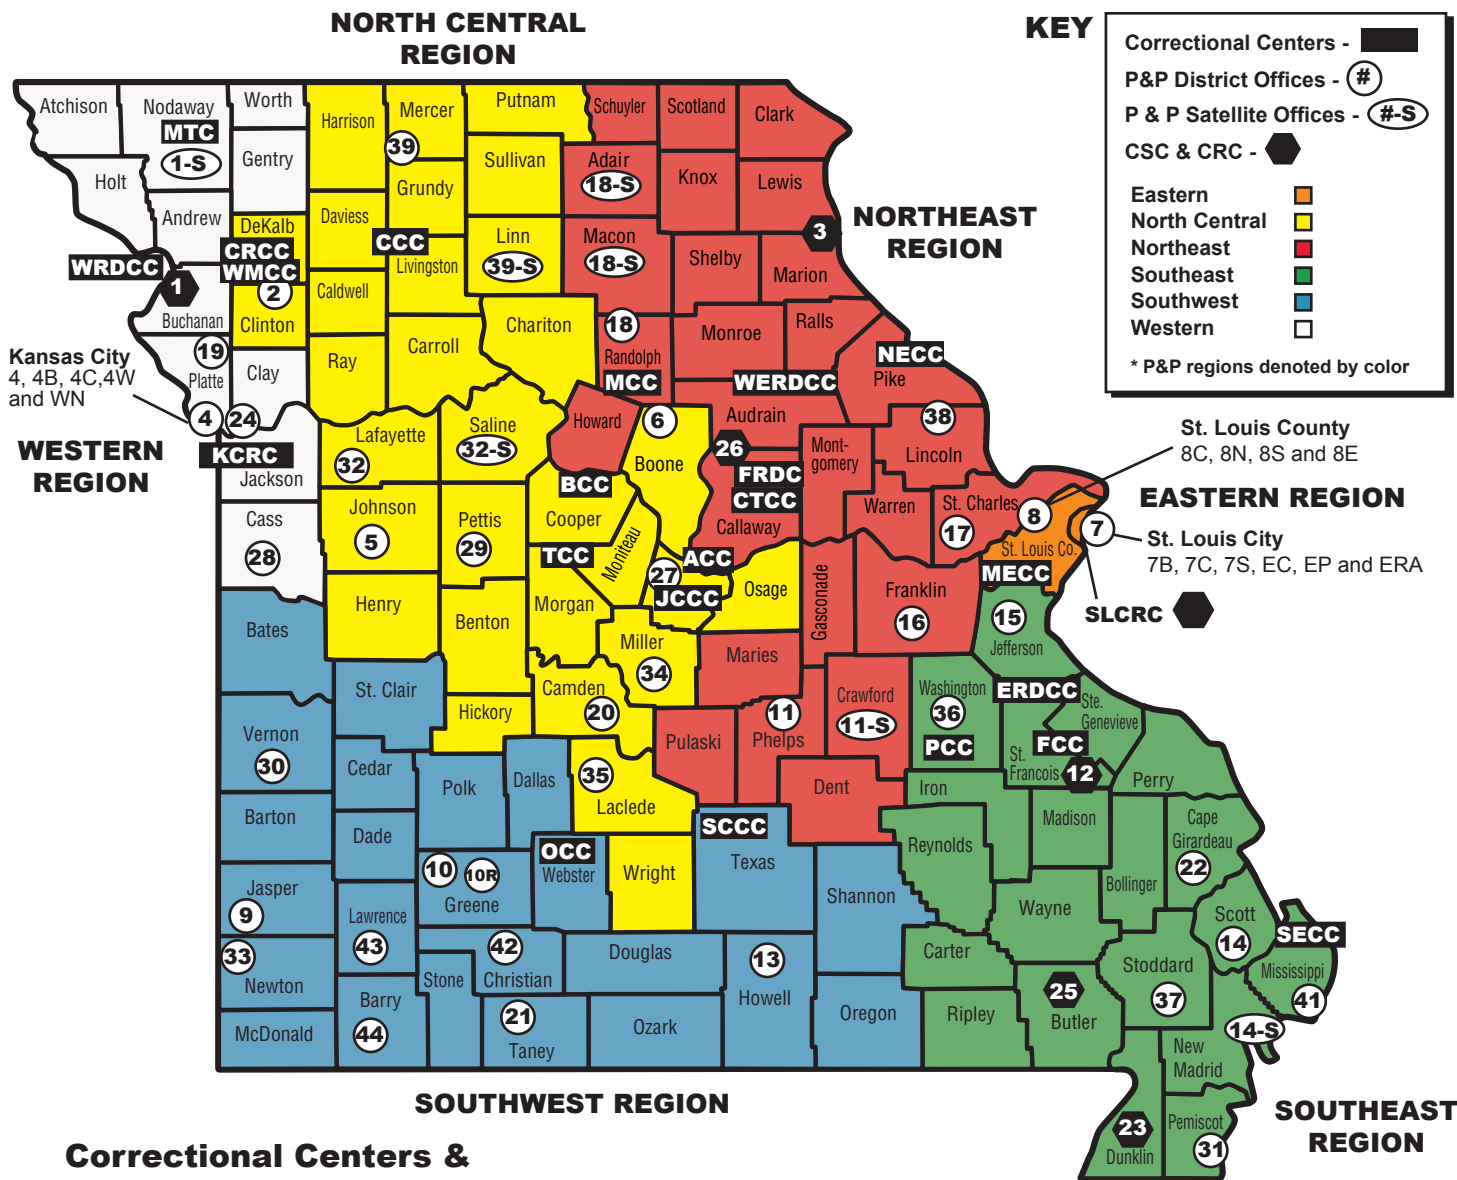

# Correctional Institutions and Probation & Parole Offices

## Correctional Centers & Institutional Parole Region

- ACC - Algoa Correctional Center, Jefferson City
- BCC - Boonville Correctional Center, Boonville
- CCC - Chillicothe Correctional Center, Chillicothe
- CRCC - Crossroads Correctional Center, Cameron
- ERDCC - Eastern Reception, Diagnostic & Correctional Center, Bonne Terre
- FCC - Farmington Correctional Center, Farmington
- FRDC - Fulton Reception & Diagnostic Center, Fulton
- CTCC - Cremer Therapeutic Community Center, Fulton
- JCCC - Jefferson City Correctional Center, Jefferson City
- KCRC - Kansas City Reentry Center, Kansas City
- MTC - Maryville Treatment Center, Maryville
- MECC - Missouri Eastern Correctional Center, Pacific
- MCC - Moberly Correctional Center, Moberly
- NECC - Northeast Correctional Center, Bowling Green
- OCC - Ozark Correctional Center, Fordland
- PCC - Potosi Correctional Center, Potosi
- SCCC - South Central Correctional Center, Licking
- SECC - Southeast Correctional Center, Charleston
- TCC - Tipton Correctional Center, Tipton
- WMCC - Western Missouri Correctional Center, Cameron
- WRDCC - Western Reception, Diagnostic & Correctional Center, St. Joseph
- WERDCC - Women's Eastern Reception, Diagnostic & Correctional Center, Vandalia