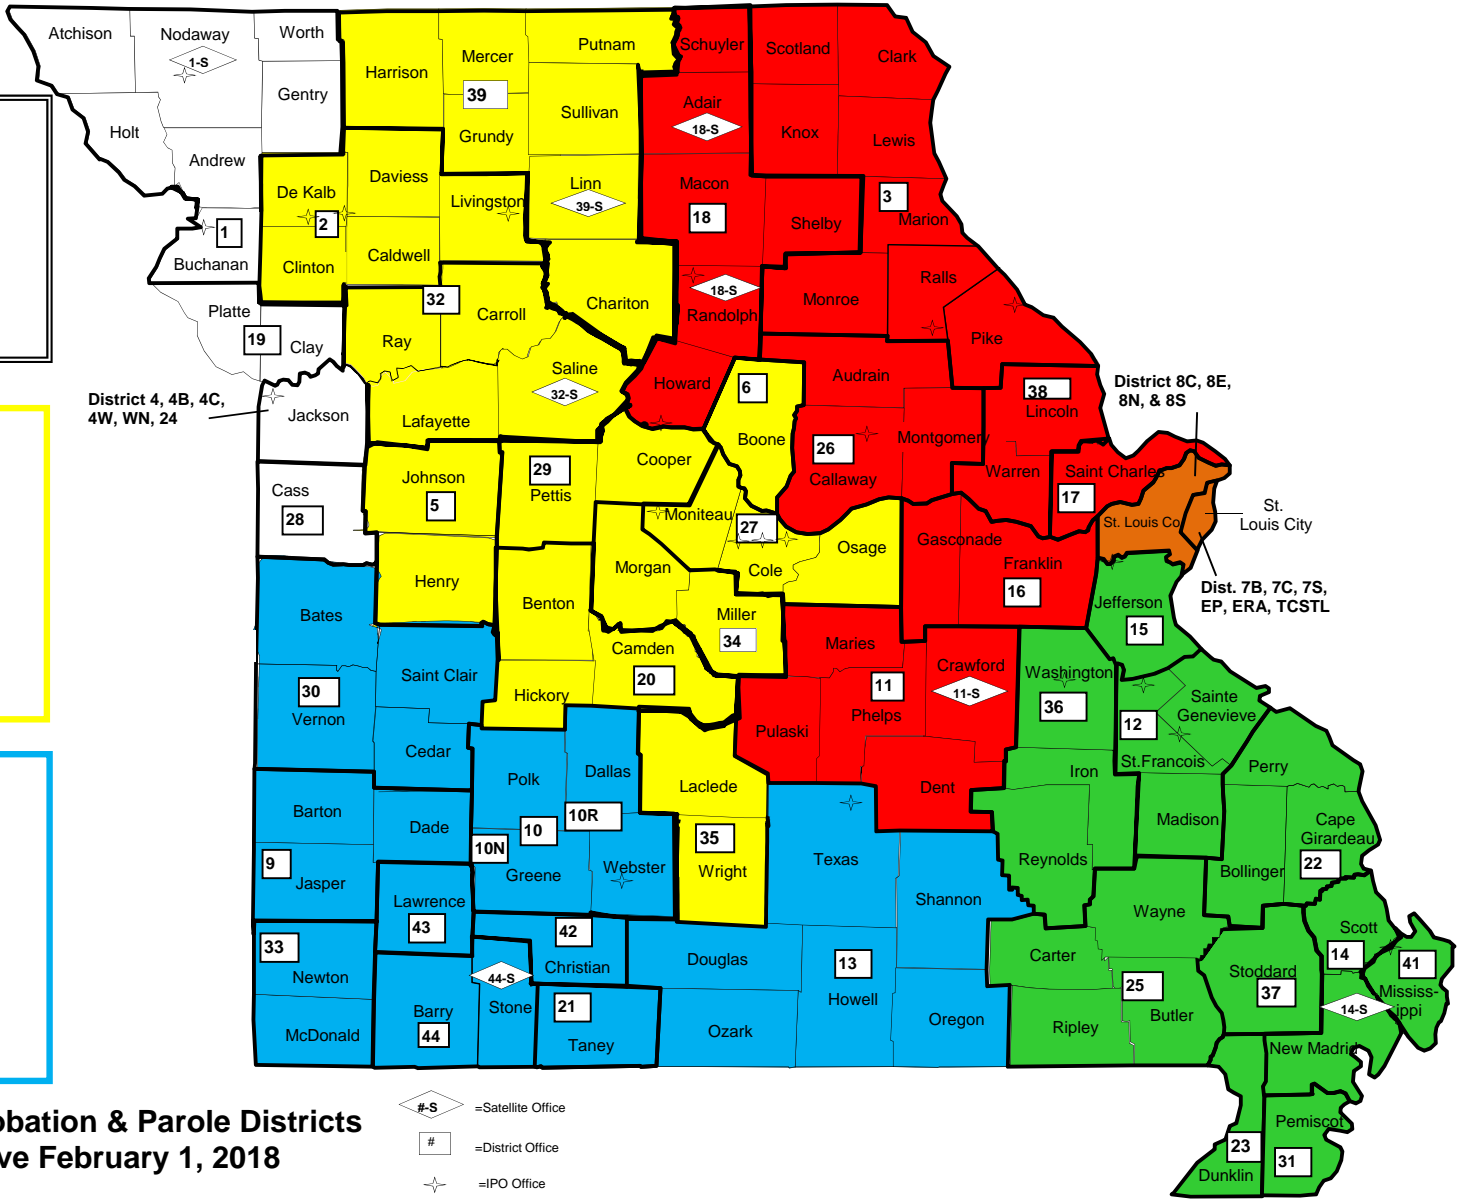

1. **Southwest Region**
2. District 9- Joplin
   - District 10- Springfield
   - District 10N- Springfield
   - District 10R- Springfield
   - District 13- West Plains
   - District 21- Branson
   - District 30- Nevada
   - District 33- Neosho
   - District 42- Nixa
   - District 43- Aurora
   - District 44- Cassville
   - ACC- Jefferson City
   - CTCC- Fulton
   - FRDC- Fulton
   - JCCC- Jefferson City
   - OCC- Ozark
   - SCCC- Licking
   - TCC- Tipton

1. **Northeast Region**
2. District 3- Hannibal CSC
   - District 11- Rolla
   - District 16- Union
   - District 17- St. Charles
   - District 18- Macon
   - District 26- Fulton CSC
   - District 38- Troy
   - BCC- Boonville
   - CCC- Chillicothe
   - NECC- Bowling Green
   - WERDCC- Vandalia

1. **Eastern Region**
2. District 7B- St. Louis
   - District 7C- St. Louis
   - District 7S- St. Louis
   - District 8C- St. Louis
   - District 8E- St. Louis
   - District 8N- Ferguson
   - District 8S- St. Louis
   - District EP- St. Louis
   - District ERA- St. Louis
   - TCSTL- St. Louis

1. **Southeast Region**
2. District 12- Farmington CSC
   - District 14- Sikeston
   - District 15- Hillsboro
   - District 22- Cape Girardeau
   - District 23- Kennett CSC
   - District 25- Poplar Bluff CSC
   - District 31- Caruthersville
   - District 36- Potosi
   - District 37- Dexter
   - District 41- Charleston
   - ERDCC- Bonne Terre
   - FCC- Farmington
   - MECC- Pacific
   - PCC- Potosi
   - SECC- Charleston

**Missouri Probation & Parole Districts
Effective February 1, 2018**

#-S = Satellite Office
= District Office
★ = IPO Office