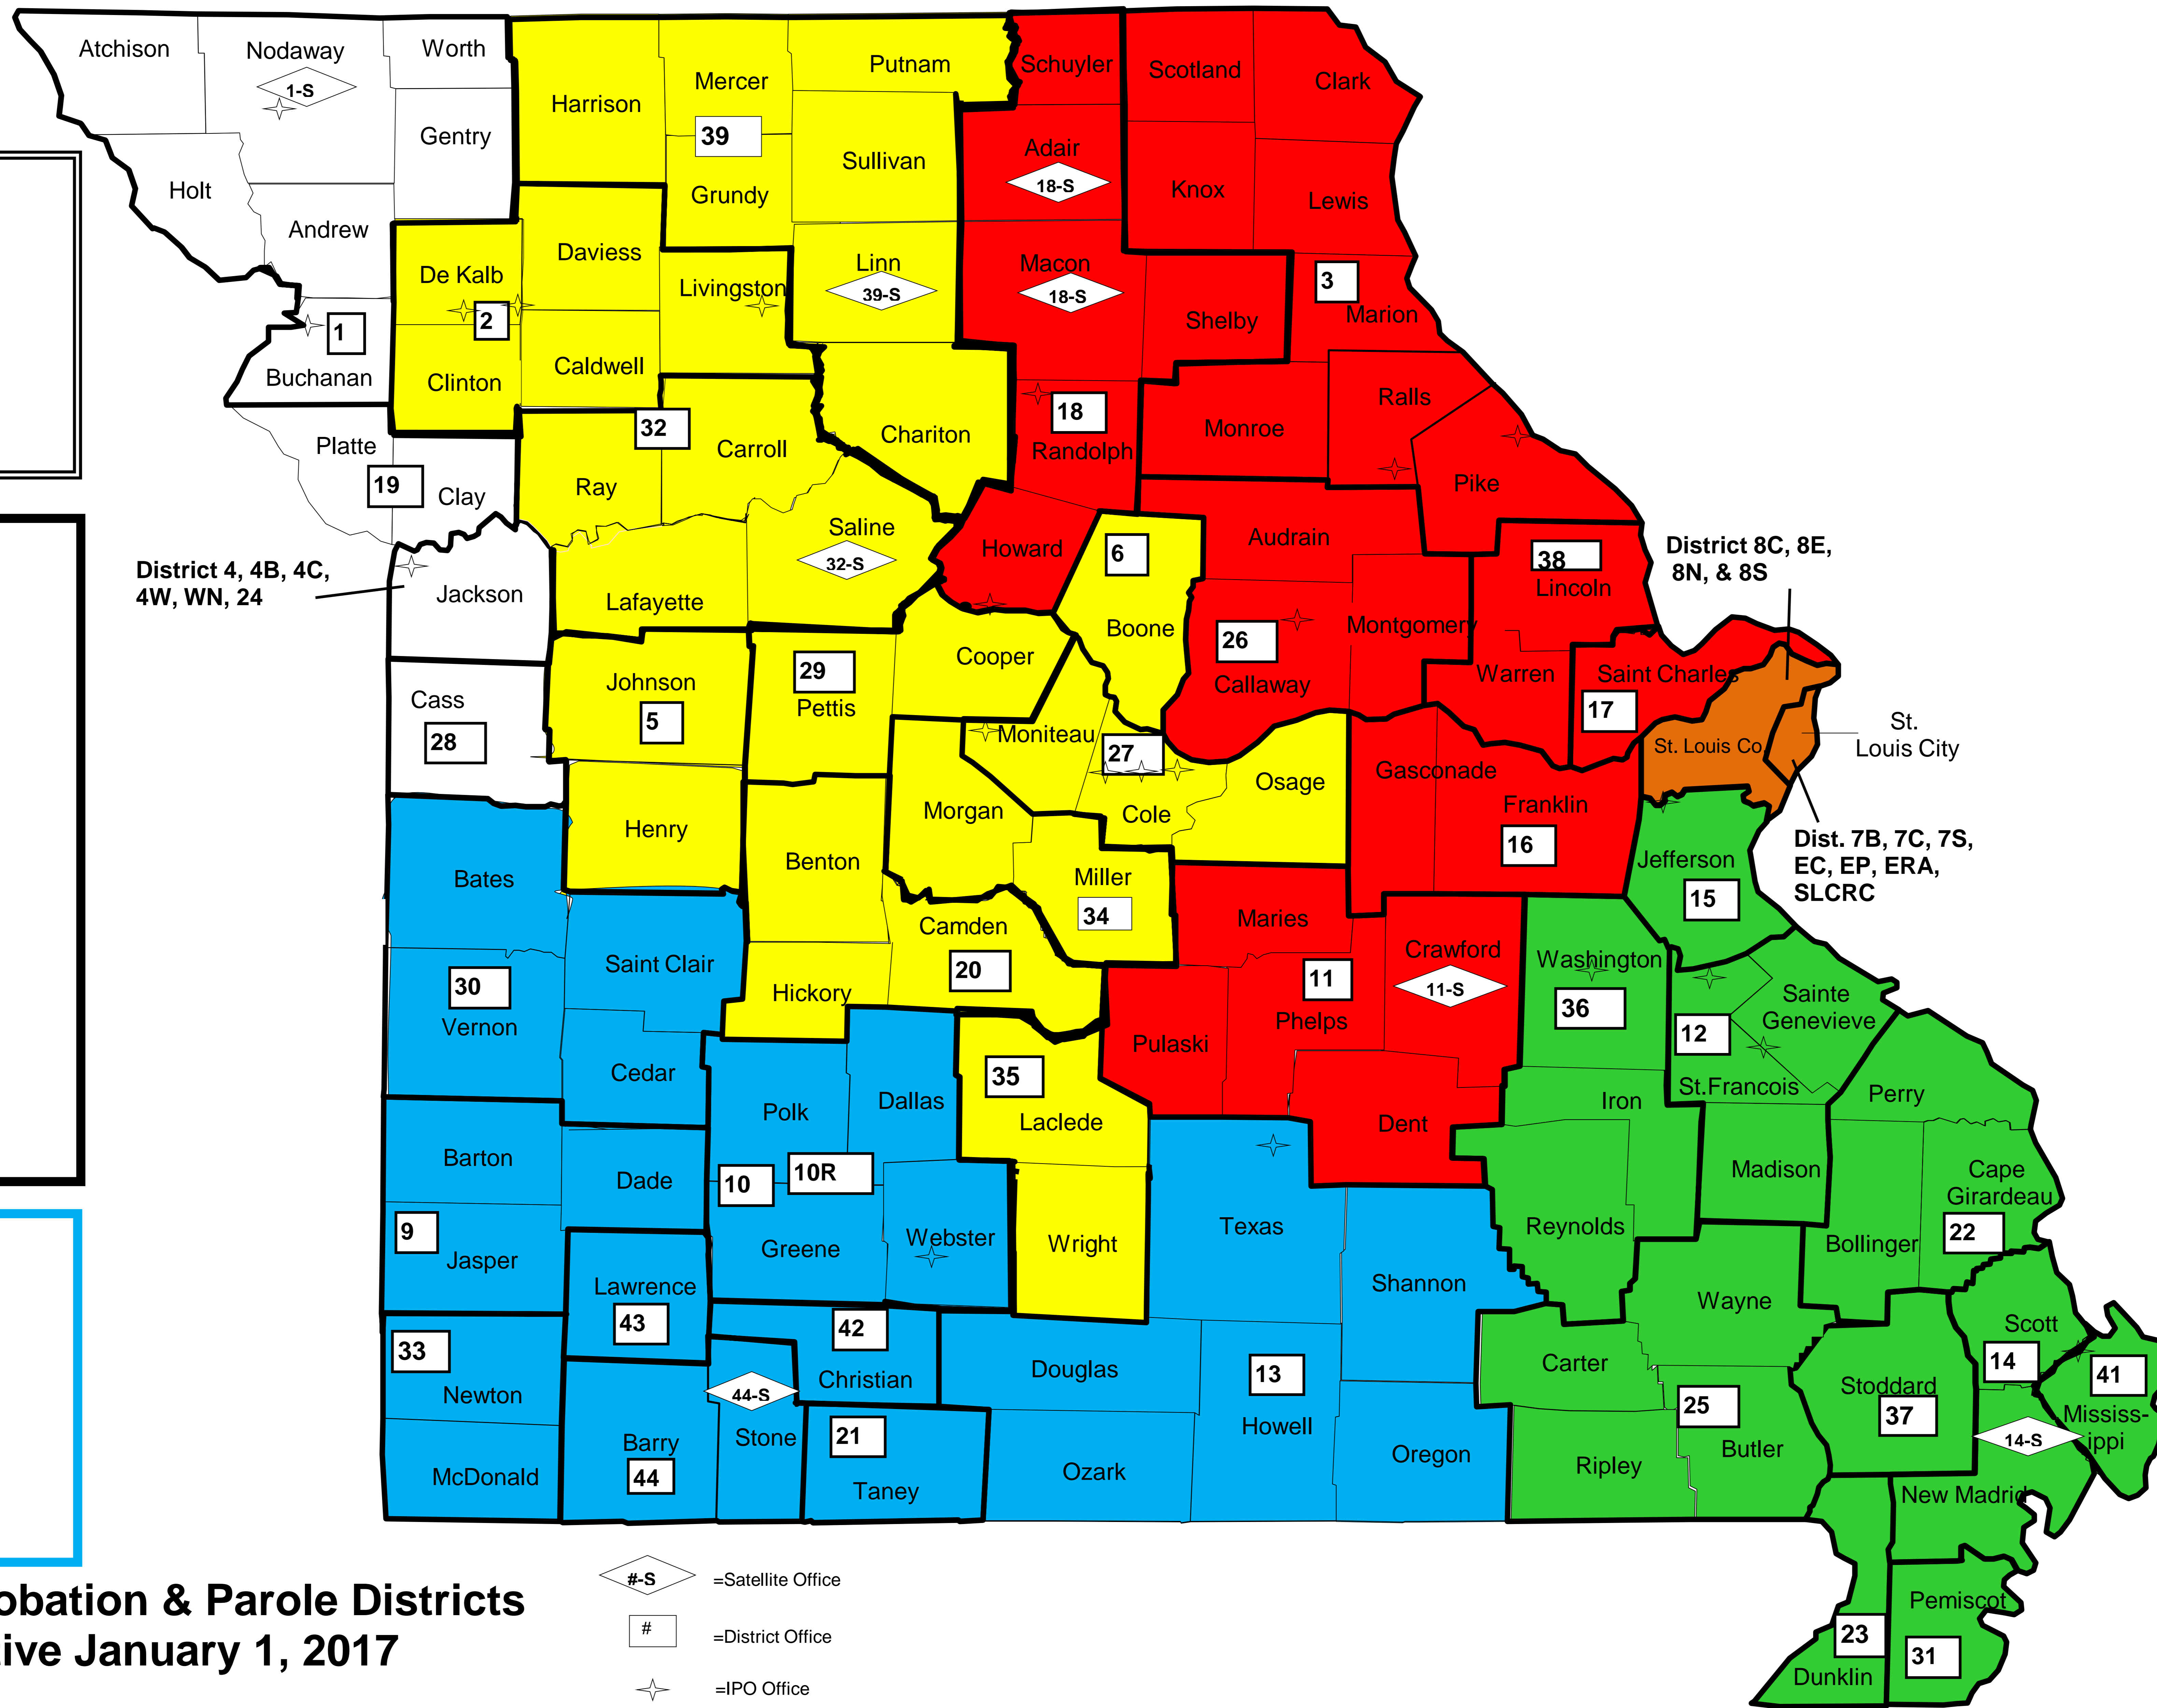

1. **Southwest Region**
2. District 9- Joplin
   - District 10- Springfield
   - District 10R- Springfield
   - District 13- West Plains
   - District 21- Branson
   - District 30- Nevada
   - District 33- Neosho
   - District 42- Nixa
   - District 43- Aurora
   - District 44- Cassville

1. **North Central Region**
2. District 2- Cameron
   - District 5- Warrensburg
   - District 6- Columbia
   - District 20- Camdenton
   - District 27- Jefferson City
   - District 29- Sedalia
   - District 32- Lexington
   - District 34- Lake Ozark
   - District 35- Lebanon
   - District 39- Trenton

1. **Northeast Region**
2. District 3- Hannibal CSC
   - District 11- Rolla
   - District 16- Union
   - District 17- St. Charles
   - District 18- Moberly
   - District 26- Fulton CSC
   - District 38- Troy

1. **Eastern Region**
2. District 7B- St. Louis
   - District 7C- St. Louis
   - District 7S- St. Louis
   - District 8C- St. Louis
   - District 8E- St. Louis
   - District 8N- Ferguson
   - District 8S- St. Louis
   - District EC- St. Louis
   - District EP- St. Louis
   - District ERA- St. Louis
   - SLCRC- St. Louis

1. **Southeast Region**
2. District 12- Farmington CSC
   - District 14- Sikeston
   - District 15- Hillsboro
   - District 22- Cape Girardeau
   - District 23- Kennett CSC
   - District 25- Poplar Bluff CSC
   - District 31- Caruthersville
   - District 36- Potosi
   - District 37- Dexter
   - District 41- Charleston

**Missouri Probation & Parole Districts
Effective January 1, 2017**

#-S =Satellite Office
=District Office
★ =IPO Office