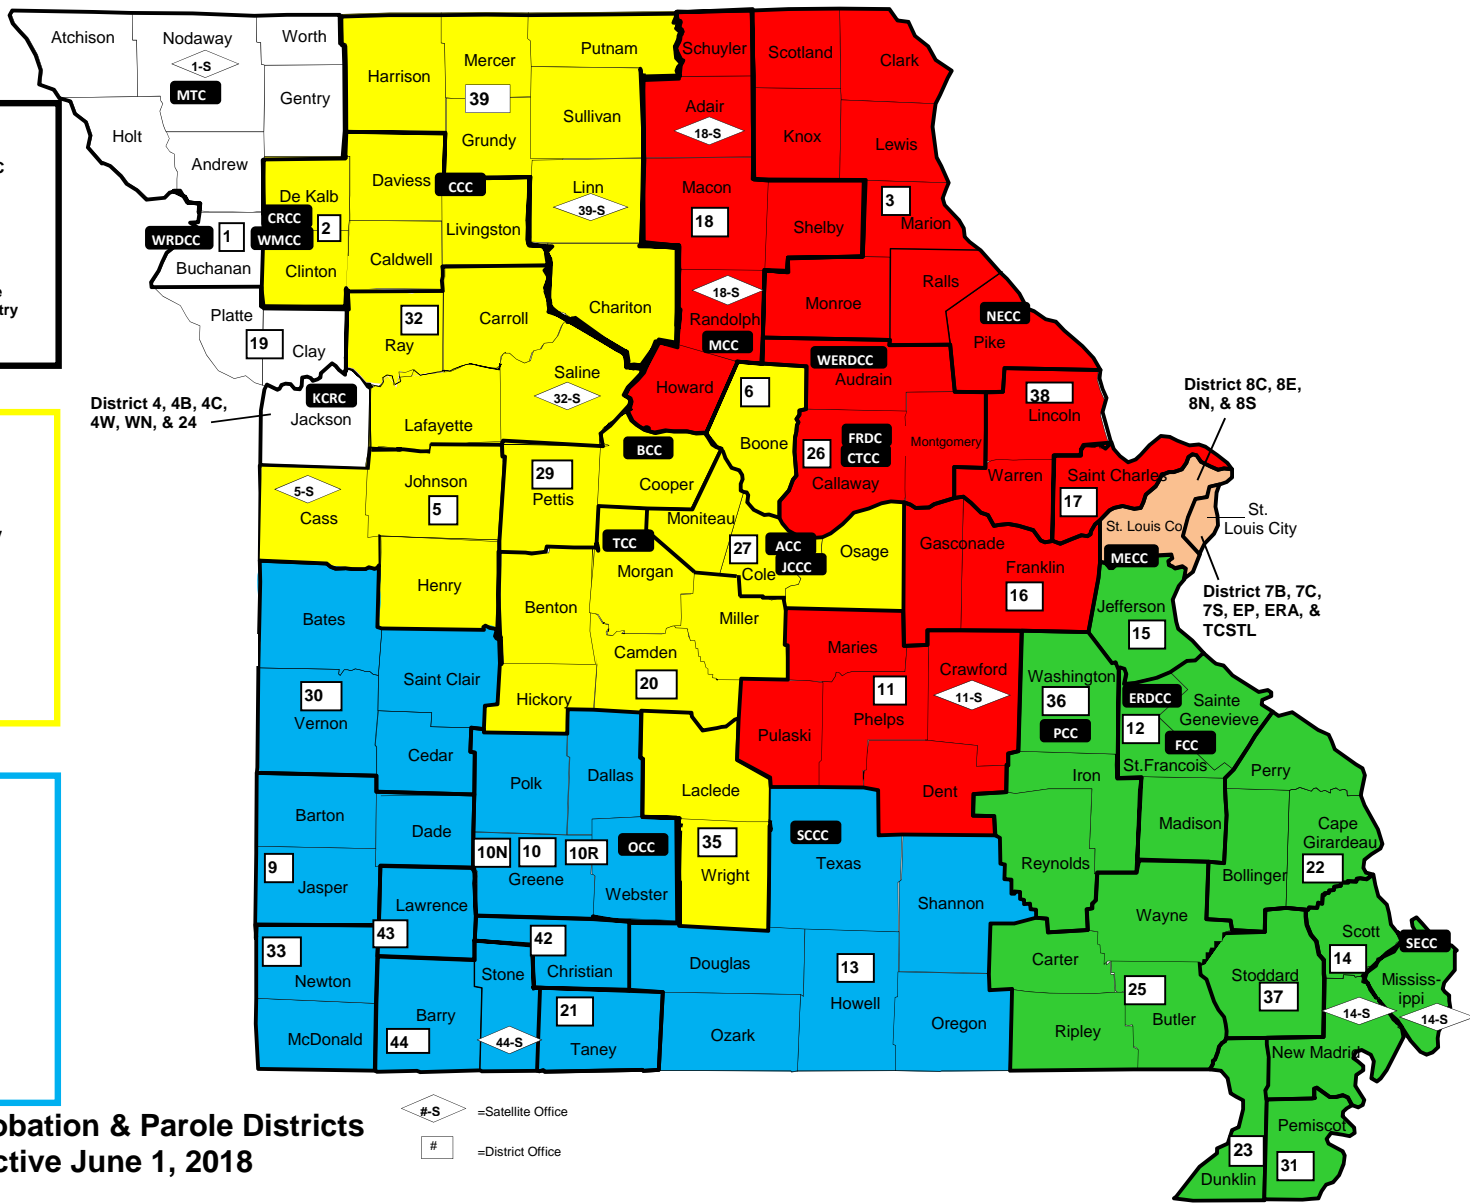

1. **Southwest Region**
2. District 9- Joplin
   - District 10- Springfield
   - District 10N- Springfield
   - District 10R- Springfield
   - District 13- West Plains
   - District 21- Branson
   - District 30- Nevada
   - District 33- Neosho
   - District 42- Nixa
   - District 43- Aurora
   - District 44- Cassville
   - ACC- Jefferson City
   - CTCC- Fulton
   - FRDC- Fulton
   - JCCC- Jefferson City
   - OCC- Ozark
   - SCCC- Licking
   - TCC- Tipton

1. **Northeast Region**
2. District 3- Hannibal CSC
   - District 11- Rolla
   - District 16- Union
   - District 17- St. Charles
   - District 18- Macon
   - District 26- Fulton CSC
   - District 38- Troy
   - BCC- Boonville
   - CCC- Chillicothe
   - NECC- Bowling Green
   - WERDCC- Vandalia

1. **Eastern Region**
2. District 7B- St. Louis
   - District 7C- St. Louis
   - District 7S- St. Louis
   - District 8C- St. Louis
   - District 8E- St. Louis
   - District 8N- Ferguson
   - District 8S- St. Louis
   - District EP- St. Louis
   - District ERA- St. Louis
   - TCSTL- St. Louis

1. **Southeast Region**
2. District 12- Farmington CSC
   - District 14- Sikeston
   - District 15- Hillsboro
   - District 22- Cape Girardeau
   - District 23- Kennett CSC
   - District 25- Poplar Bluff CSC
   - District 31- Caruthersville
   - District 36- Potosi
   - District 37- Dexter
   - ERDCC- Bonne Terre
   - FCC- Farmington
   - MECC- Pacific
   - PCC- Potosi
   - SECC- Charleston

◆ #-S = Satellite Office
□ # = District Office

**Missouri Probation & Parole Districts
Effective June 1, 2018**