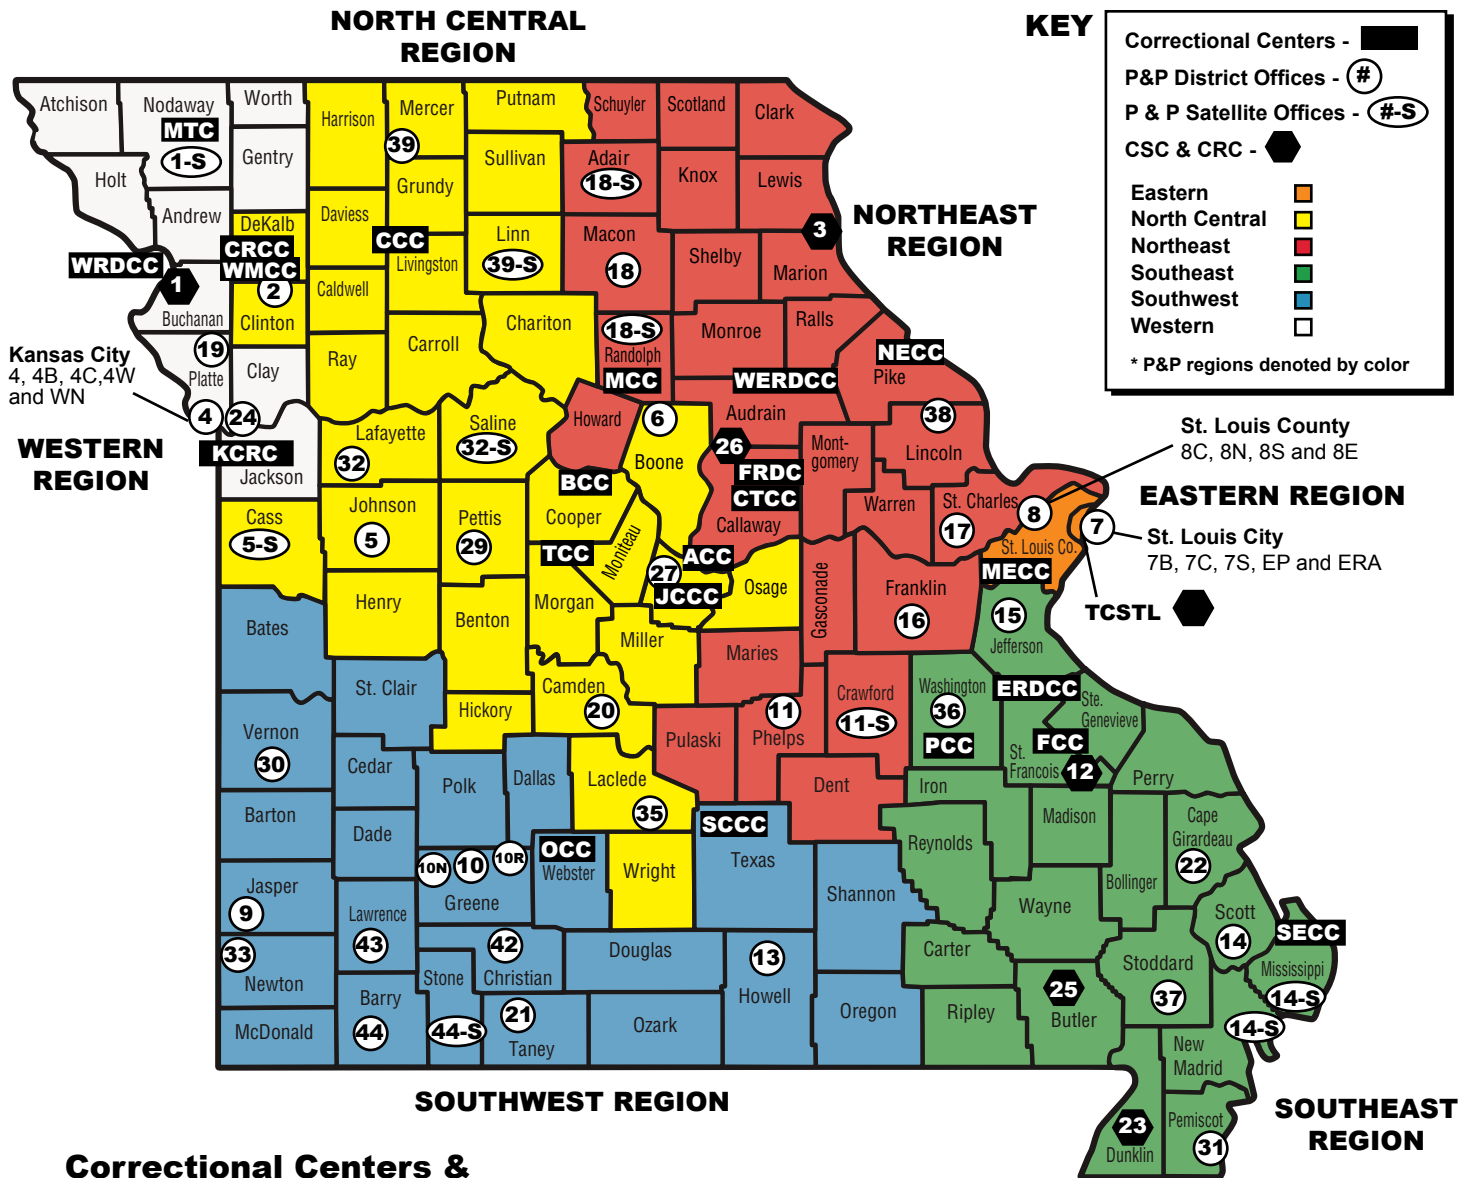

Correctional Institutions and Probation & Parole Offices

Correctional Centers & Institutional Parole Region

- ACC** - Algoa Correctional Center, Jefferson City
- BCC** - Boonville Correctional Center, Boonville
- CCC** - Chillicothe Correctional Center, Chillicothe
- CRCC** - Crossroads Correctional Center, Cameron
- ERDCC** - Eastern Reception, Diagnostic & Correctional Center, Bonne Terre
- FCC** - Farmington Correctional Center, Farmington
- FRDC** - Fulton Reception & Diagnostic Center, Fulton
- CTCC** - Cremer Therapeutic Community Center, Fulton
- JCCC** - Jefferson City Correctional Center, Jefferson City
- KCRC** - Kansas City Reentry Center, Kansas City
- MTC** - Maryville Treatment Center, Maryville
- MECC** - Missouri Eastern Correctional Center, Pacific
- MCC** - Moberly Correctional Center, Moberly
- NECC** - Northeast Correctional Center, Bowling Green
- OCC** - Ozark Correctional Center, Fordland
- PCC** - Potosi Correctional Center, Potosi
- SCCC** - South Central Correctional Center, Licking
- SECC** - Southeast Correctional Center, Charleston
- TCC** - Tipton Correctional Center, Tipton
- WMCC** - Western Missouri Correctional Center, Cameron
- WRDCC** - Western Reception, Diagnostic & Correctional Center, St. Joseph
- WERDCC** - Women's Eastern Reception, Diagnostic & Correctional Center, Vandalia