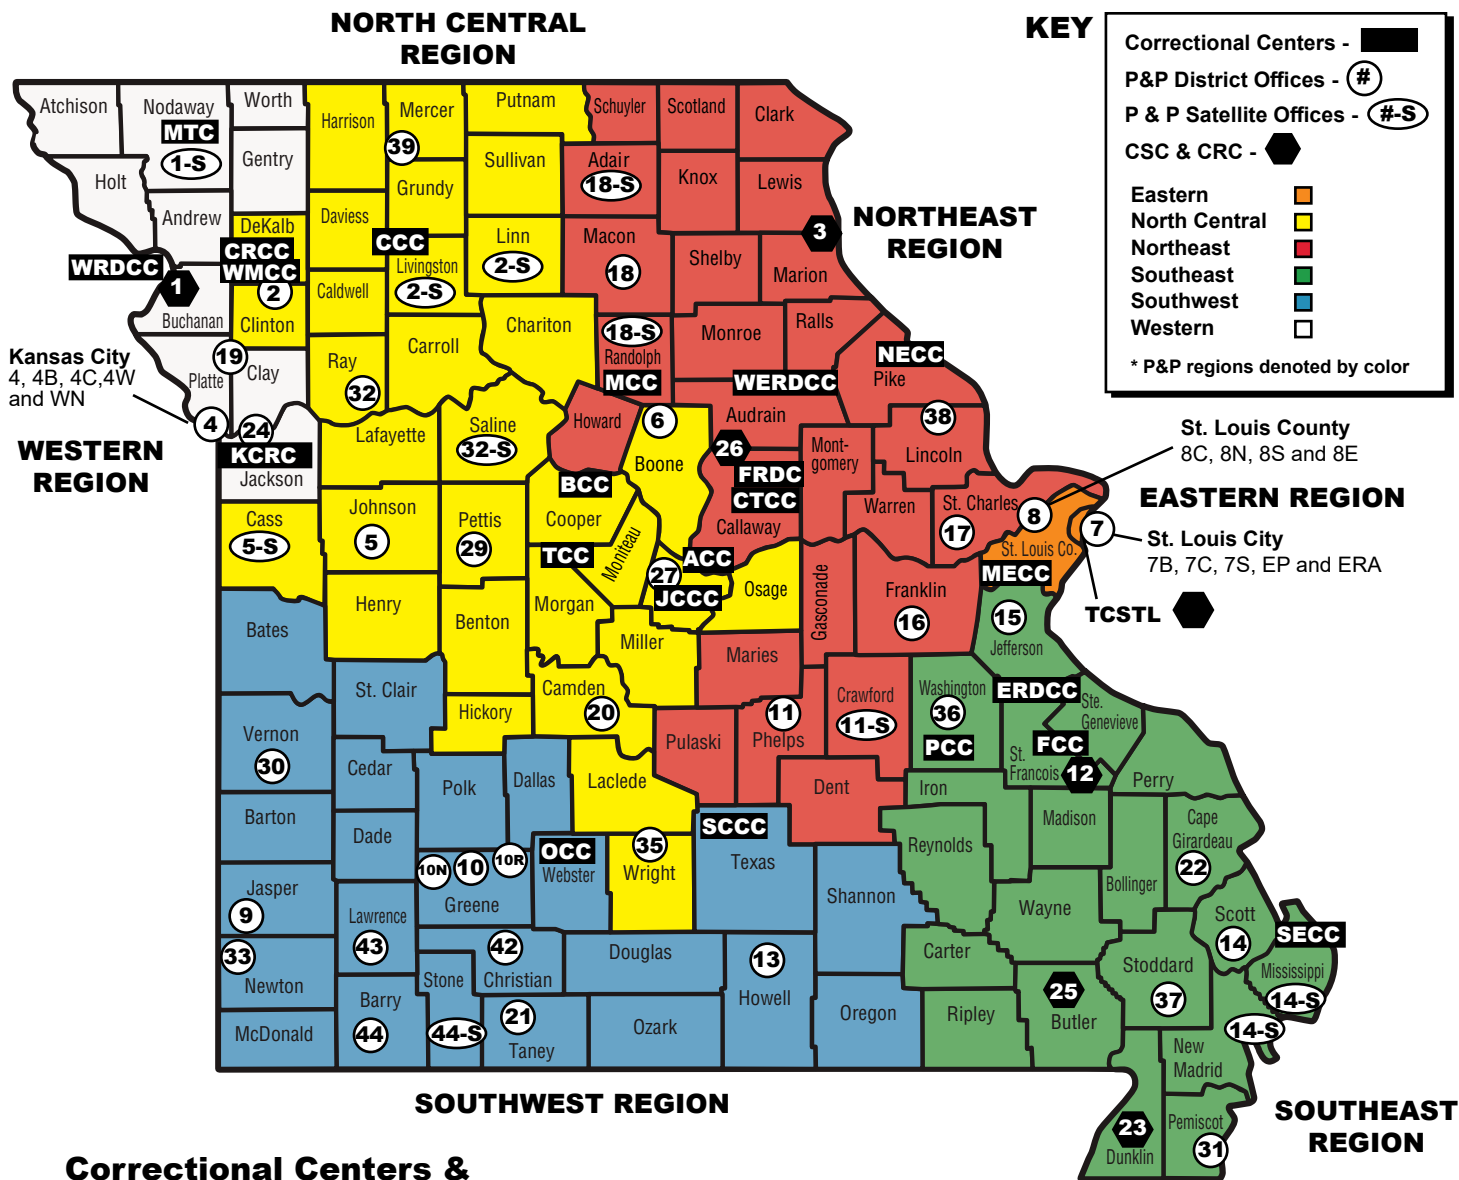

# Correctional Institutions and Probation & Parole Offices

## Correctional Centers & Institutional Parole Region

- ACC** - Algoa Correctional Center, Jefferson City
- BCC** - Boonville Correctional Center, Boonville
- CCC** - Chillicothe Correctional Center, Chillicothe
- CRCC** - Crossroads Correctional Center, Cameron
- ERDCC** - Eastern Reception, Diagnostic & Correctional Center, Bonne Terre
- FCC** - Farmington Correctional Center, Farmington
- FRDC** - Fulton Reception & Diagnostic Center, Fulton
- CTCC** - Cremer Therapeutic Community Center, Fulton
- JCCC** - Jefferson City Correctional Center, Jefferson City
- KCRC** - Kansas City Reentry Center, Kansas City
- MTC** - Maryville Treatment Center, Maryville
- MECC** - Missouri Eastern Correctional Center, Pacific
- MCC** - Moberly Correctional Center, Moberly
- NECC** - Northeast Correctional Center, Bowling Green
- OCC** - Ozark Correctional Center, Fordland
- PCC** - Potosi Correctional Center, Potosi
- SCCC** - South Central Correctional Center, Licking
- SECC** - Southeast Correctional Center, Charleston
- TCC** - Tipton Correctional Center, Tipton
- WMCC** - Western Missouri Correctional Center, Cameron
- WRDCC** - Western Reception, Diagnostic & Correctional Center, St. Joseph
- WERDCC** - Women's Eastern Reception, Diagnostic & Correctional Center, Vandalia