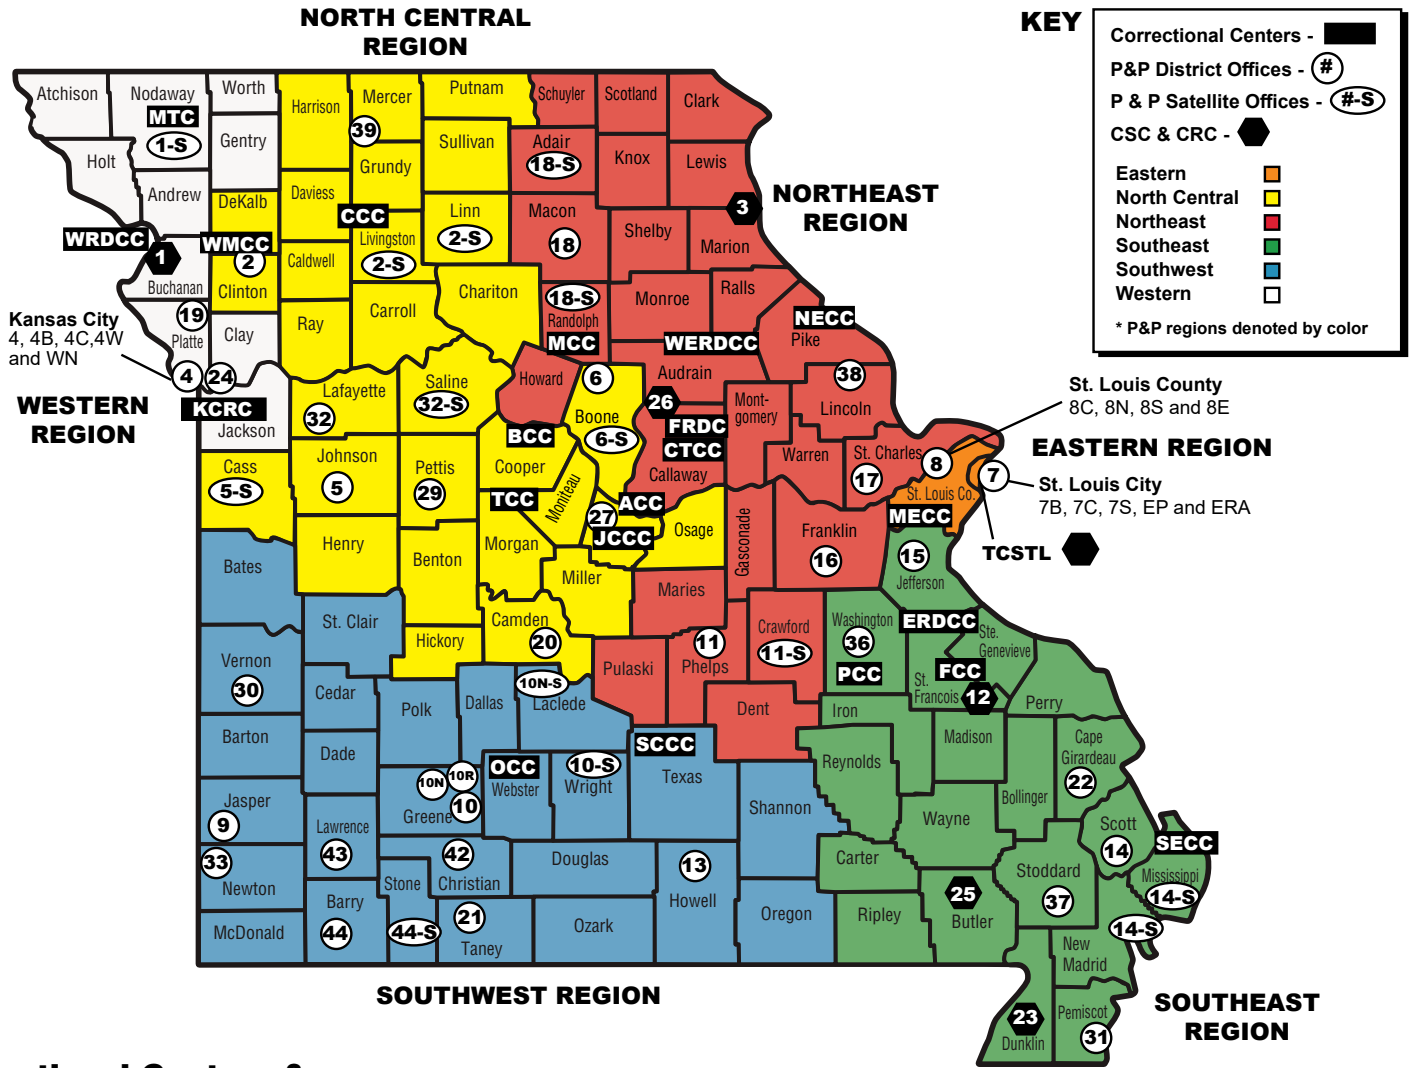

Correctional Institutions and Probation & Parole Offices

Correctional Centers & Institutional Parole Region

- ACC** - Algoa Correctional Center, Jefferson City
- BCC** - Boonville Correctional Center, Boonville
- CCC** - Chillicothe Correctional Center, Chillicothe
- ERDCC** - Eastern Reception, Diagnostic & Correctional Center, Bonne Terre
- FCC** - Farmington Correctional Center, Farmington
- FRDC** - Fulton Reception & Diagnostic Center, Fulton
- CTCC** - Cremer Therapeutic Community Center, Fulton
- JCCC** - Jefferson City Correctional Center, Jefferson City
- KCRC** - Kansas City Reentry Center, Kansas City
- MTC** - Maryville Treatment Center, Maryville
- MECC** - Missouri Eastern Correctional Center, Pacific
- MCC** - Moberly Correctional Center, Moberly
- NECC** - Northeast Correctional Center, Bowling Green
- OCC** - Ozark Correctional Center, Fordland
- PCC** - Potosi Correctional Center, Potosi
- SCCC** - South Central Correctional Center, Licking
- SECC** - Southeast Correctional Center, Charleston
- TCC** - Tipton Correctional Center, Tipton
- WMCC** - Western Missouri Correctional Center, Cameron
- WRDCC** - Western Reception, Diagnostic & Correctional Center, St. Joseph
- WERDCC** - Women's Eastern Reception, Diagnostic & Correctional Center, Vandalia